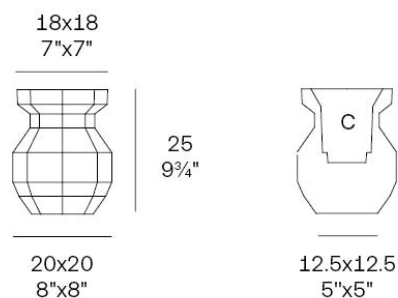

Info

Description

Weight: 1.2 Kg

Origami. Yuri Planter 25
Origami. Yuri Macetero 25
C = 14.5x14.5x15 - 5 2/3"x5 2/3"x6"
1.15 L - 1/8 Gal
44212

Finishes

finishes

BASIC

Ref. 44212A