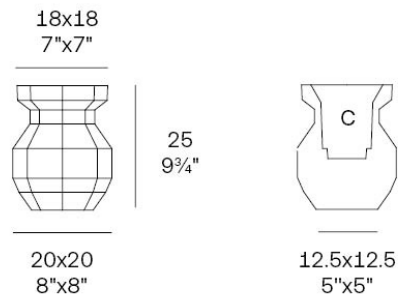

Info

Description

Weight: 1.2 Kg

Origami. Yuri Planter 25
Origami. Yuri Macetero 25
C = 14.5x14.5x15 - 5 2/3"x5 2/3"x6"
1.15 L - 1/8 Gal
44212

Finishes

finishes

BASIC

Ref. 44212A