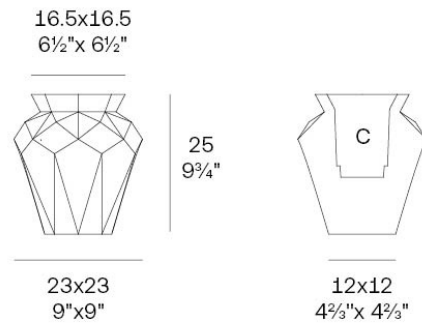

Info

Description

Weight: 1.25 Kg

Origami. Hanami Planter 25
Origami. Hanami Macetero 25
C = 12.5x12.5x15 - 5"x5"x6"
1.15 L - ⅓ Gal
44210

Finishes

finishes

BASIC

Ref. 44210A