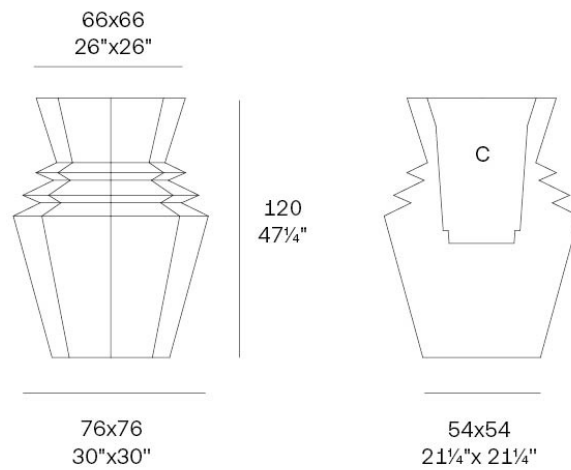

Info

Description

Weight: 20.59 Kg

Origami. Hinoki Planter 120
Origami. Hinoki Macetero 120
C = 67x67x63 - 26 1/3"x26 1/3"x24 1/6"
105 L - 27 3/8 Gal
44209

Finishes

finishes

BASIC

Ref. 44209A