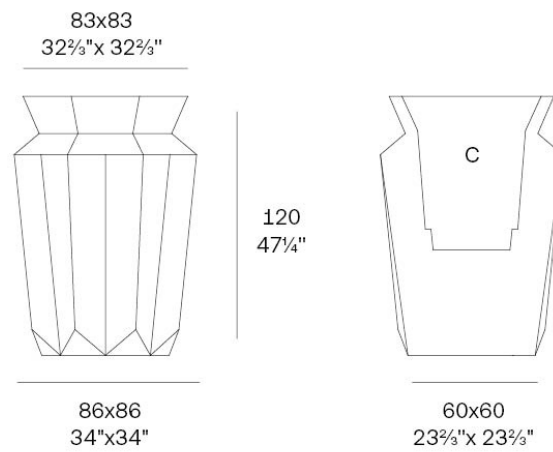

Info

Description

Weight: 24.5 Kg

Origami. Hasu Planter 120
Origami. Hasu Macetero 120
C = 50x50x64 19²/₃"x19²/₃"x25¹/₆"
116 L - 30 ³/₄ Gal
44207

Finishes

finishes

BASIC

Ref. 44207A