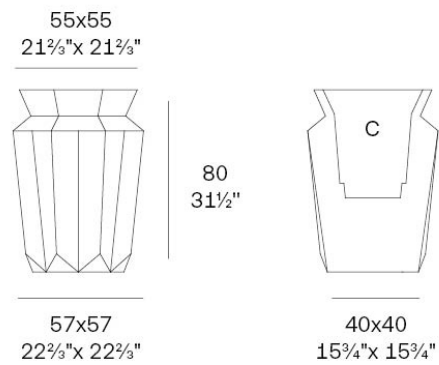

Info

Description

Weight: 12.1 Kg

Origami. Hasu Planter 80
Origami. Hasu Macetero 80
C = 35x35x45 - 13²/₃"x13²/₃"x17⁵/₇"
39 L - 10 ¹/₂ Gal
44206

Finishes

finishes

BASIC

Ref. 44206A