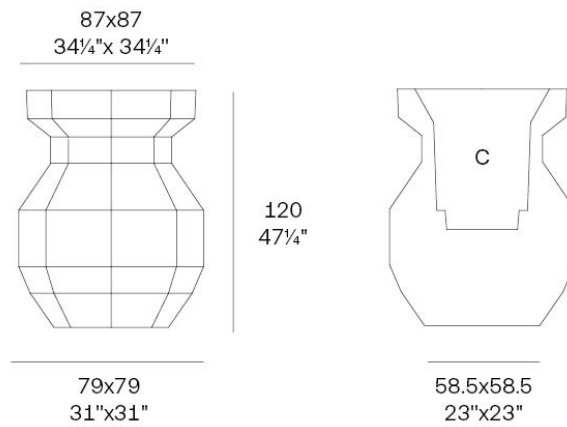

Info

Description

Weight: 23.58 Kg

Origami. Yuri Planter 120
Origami. Yuri Macetero 120
C = 70x70x63 - 27 2/3"x27 2/3"x25"
125 L - 33 Gal
44205

Finishes

finishes

BASIC

Ref. 44205A