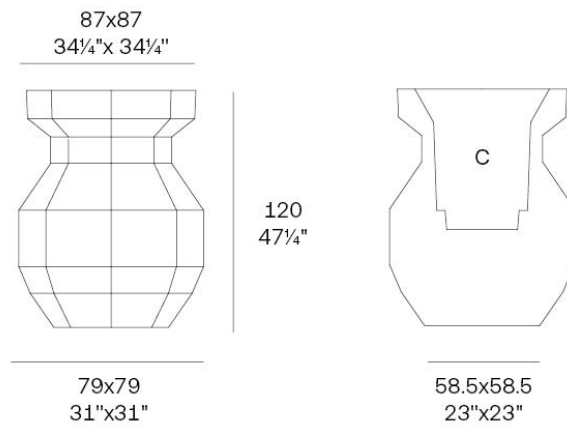

Info

Description

Weight: 23.58 Kg

Origami. Yuri Planter 120
Origami. Yuri Macetero 120
C = 70x70x63 - 27 2/3" x 27 2/3" x 25"
125 L - 33 Gal
44205

Finishes

finishes

BASIC

Ref. 44205A