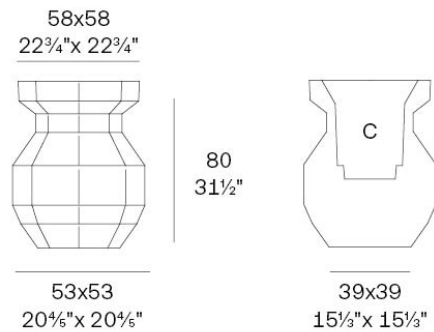

Info

Description

Weight: 9.73 Kg

Origami. Yuri Planter 80
Origami. Yuri Macetero 80
C = 47x47x48 - 18¹/₂"x18¹/₂"x19"
21 L - 5 ²/₃ Gal
44204

Finishes

finishes

BASIC

Ref. 44204A