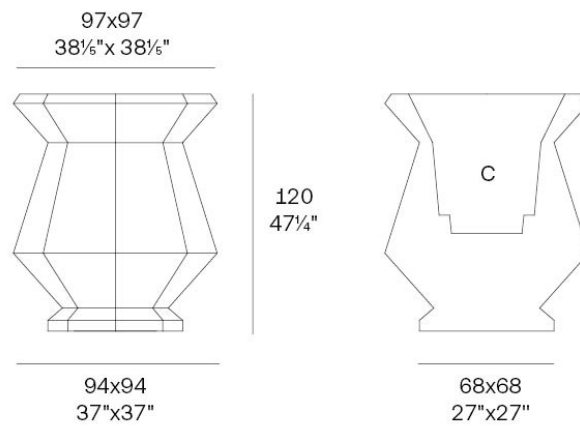

Info

Description

Weight: 24.46 Kg

Origami. Kashi Planter 120
Origami. Kashi Macetero 120
C = 82x82x63 - 32 $\frac{1}{3}$ "x32 $\frac{1}{3}$ "x24 $\frac{1}{6}$ "
170 L - 45 Gal
44203

Finishes

finishes

BASIC

Ref. 44203A