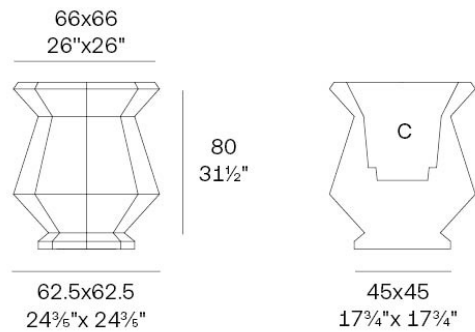

Info

Description

Weight: 11.17 Kg

Origami. Kashi Planter 80
Origami. Kashi Macetero 80
C = 55x55x47 21⅔"x21⅔"x18½"
31 L - 8 ⅓ Gal
44202

Finishes

finishes

BASIC

Ref. 44202A