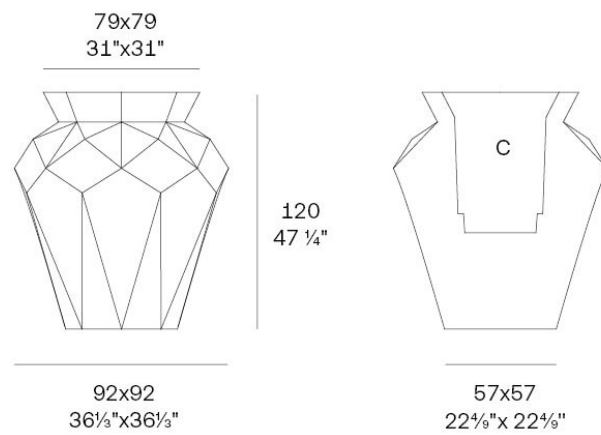

Info

Description

Weight: 22.61 Kg

Origami. Hanami Planter 120
Origami. Hanami Macetero 120
C = 61x61x62 24"x24"x24 1/2"
105 L - 27 3/4 Gal
44201

Finishes

finishes

BASIC

Ref. 44201A