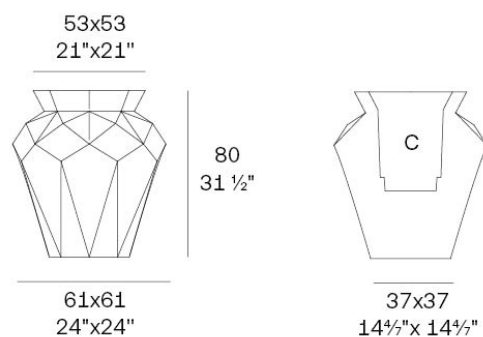

Info

Description

Weight: 10 Kg

Origami. Hanami Planter 80
Origami. Hanami Macetero 80
C = 40x40x48 15 3/4"x15 3/4"x19"
21 L - 5 2/3 Gal
44200

Finishes

finishes

BASIC

Ref. 44200A