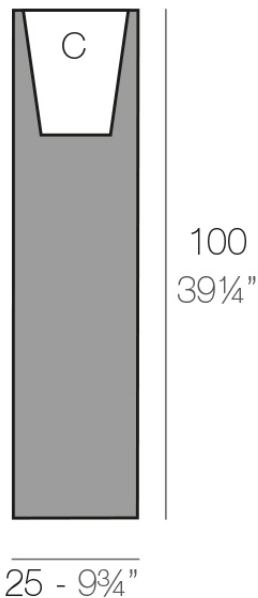

Info

Description

Pot made of polyethylene resin by rotational moulding. 100% Recyclable. Item suitable for indoor and outdoor use. Available in different finishes.

Weight: 5.5 Kg

TORRE CUADRADA Ø25 cm
SQUARE TOWER Ø9 3/4"

C = 9 L 20 x 24 cm
C = 2 1/4 gal 11" x 9 1/2"

Finishes

finishes

BASIC

Ref. 44125A

white 2001

ecru 2003

tortora 2004