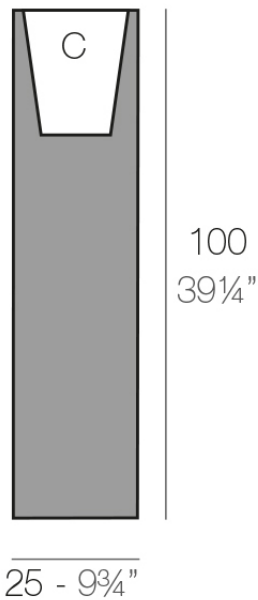

### Description

Pot made of polyethylene resin by rotational moulding. 100% Recyclable. Item suitable for indoor and outdoor use. Available in different finishes.

Weight: 5.5 Kg

TORRE CUADRADA Ø25 cm  
SQUARE TOWER Ø9 3/4"

C = 9 L 20 x 24 cm  
C = 2 1/4 gal 11" x 9 1/2"