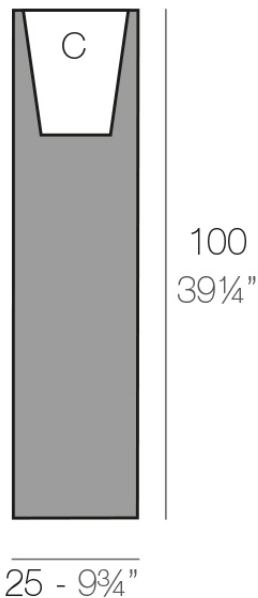

Info

Description

Pot made of polyethylene resin by rotational moulding. 100% Recyclable. Item suitable for indoor and outdoor use. Available in different finishes.

Weight: 5.5 Kg

TORRE CUADRADA Ø25 cm
SQUARE TOWER Ø9 3/4"

C = 9 L 20 x 24 cm
C = 2 1/4 gal 11" x 9 1/2"

Finishes

finishes

BASIC

Ref. 44125A

orange

notte blue

ice