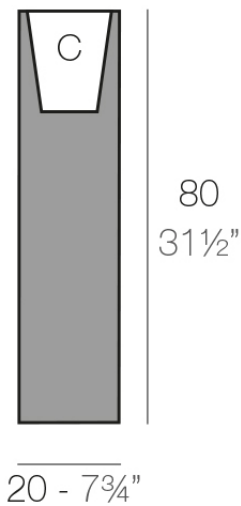

Info

Description

Pot made of polyethylene resin by rotational moulding. 100% Recyclable. Item suitable for indoor and outdoor use. Available in different finishes.

Weight: 3.1 Kg

TORRE CUADRADA Ø20 cm
SQUARE TOWER Ø7³/₄"

C = 5 L 17 x 20 cm
C = 1¹/₄ gal 7³/₄ x 7³/₄"

Finishes

finishes

BASIC

Ref. 44120A

white 2001

ecru 2003

tortora 2004