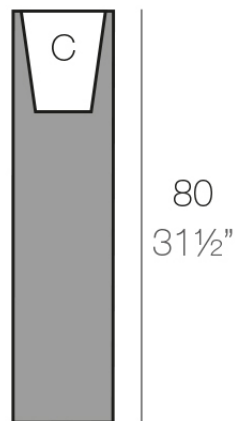

Info

Description

Pot made of polyethylene resin by rotational moulding. 100% Recyclable. Item suitable for indoor and outdoor use. Available in different finishes.

Weight: 3.1 Kg

20 - 7³/₄"

TORRE CUADRADA Ø20 cm
SQUARE TOWER Ø7³/₄"

C = 5 L 17 x 20 cm
C = 1¹/₄ gal 7³/₄ x 7³/₄"

Finishes

finishes

BASIC

Ref. 44120A

notte blue

ice

crema