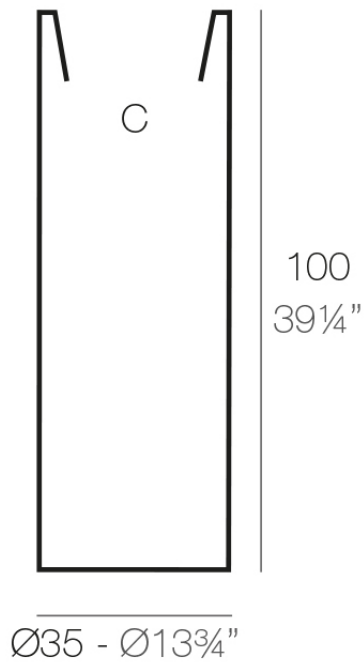

Info

Description

Pot made of polyethylene resin by rotational moulding. 100% Recyclable. Item suitable for indoor and outdoor use. Available in different finishes.

Weight: 0.15 Kg

TORRE Ø35 cm
TOWER Ø13 3/4"

C = 96 L x 32 cm
C = 25 1/4 gal 2 1/2"

Finishes

finishes

SIMPLE

Ref. 44035

purjai red

orange

notte blue