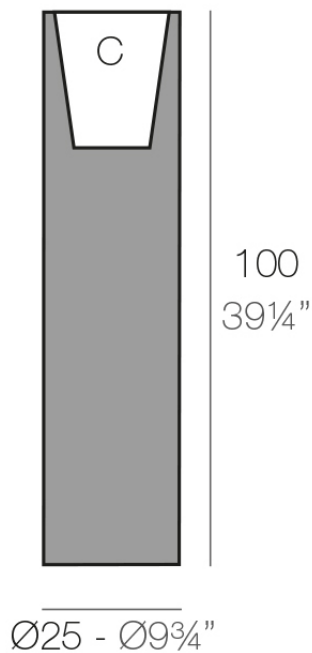

Info

Description

Pot made of polyethylene resin by rotational moulding. 100% Recyclable. Item suitable for indoor and outdoor use. Available in different finishes.

Weight: 4.2 Kg

TORRE Ø25 cm
TOWER Ø9 3/4"

C = 9 L x 24 cm
C = 2 1/4 gal 9 1/2"

Finishes

finishes

BASIC

Ref. 44025A

green

purjai red

orange