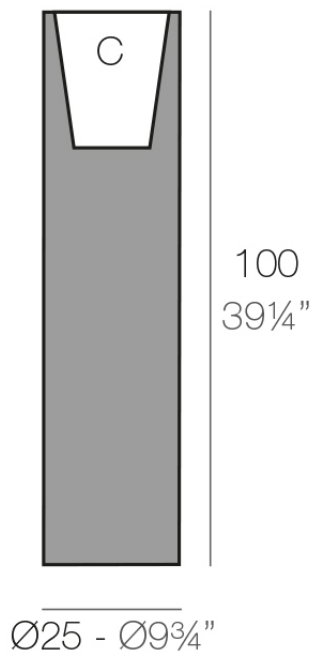

Info

Description

Pot made of polyethylene resin by rotational moulding. 100% Recyclable. Item suitable for indoor and outdoor use. Available in different finishes.

Weight: 4.2 Kg

TORRE Ø25 cm
TOWER Ø9 3/4"

C = 9 L x 24 cm
C = 2 1/4 gal 9 1/2"

Finishes

finishes

BASIC

Ref. 44025A

white 2001

ecru 2003

tortora 2004