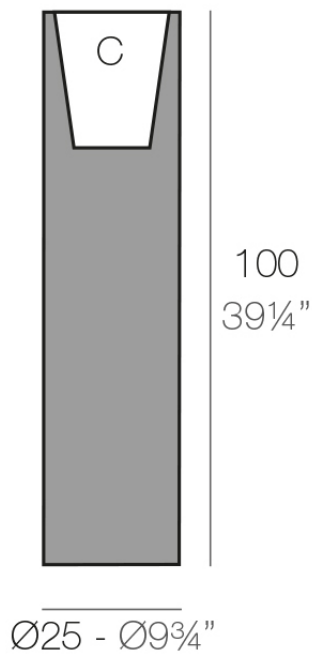

Info

Description

Pot made of polyethylene resin by rotational moulding. 100% Recyclable. Item suitable for indoor and outdoor use. Available in different finishes.

Weight: 4.2 Kg

TORRE Ø25 cm
TOWER Ø9 3/4"

C = 9 L x 24 cm
C = 2 1/4 gal 9 1/2"

Finishes

finishes

BASIC

Ref. 44025A

white 2001

ecru 2003

tortora 2004