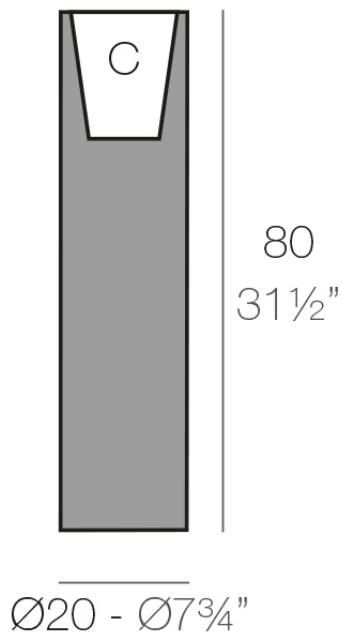

Info

Description

Pot made of polyethylene resin by rotational moulding. 100% Recyclable. Item suitable for indoor and outdoor use. Available in different finishes.

Weight: 2.5 Kg

TORRE Ø20 cm

C = 5 L x 20 cm

TOWER Ø7 3/4"

C = 1 1/4 gal 7 3/4"

Finishes

finishes

BASIC

Ref. 44020A

white 2001

ecru 2003