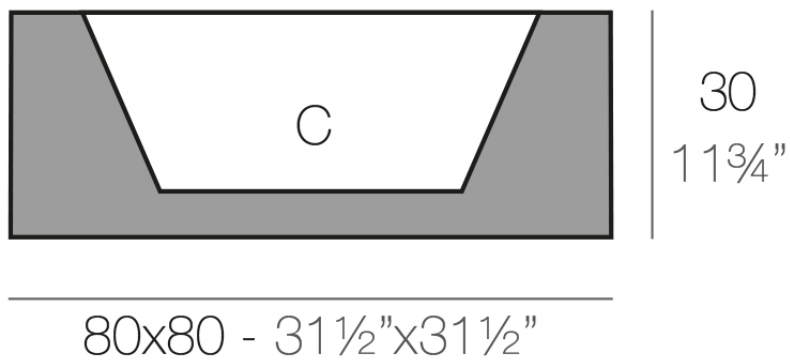

Info

Description

Pot made of polyethylene resin by rotational moulding. 100% Recyclable. Item suitable for indoor and outdoor use. Available in different finishes.

Weight: 8 Kg

LAND 80 C = 70 L 51 x 24 cm
LAND 31¹/₂" C = 18¹/₄ gal 9.5"