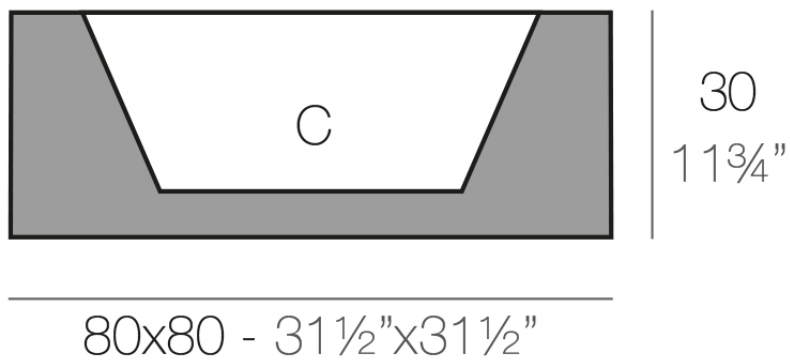

Info

Description

Pot made of polyethylene resin by rotational moulding. 100% Recyclable. Item suitable for indoor and outdoor use. Available in different finishes.

Weight: 8 Kg

LAND 80 C = 70 L 51 x 24 cm
LAND 31½" C = 18¼ gal 9½"