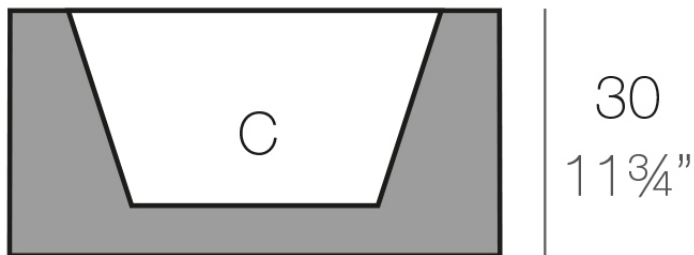

Info

Description

Pot made of polyethylene resin by rotational moulding. 100% Recyclable. Item suitable for indoor and outdoor use. Available in different finishes.

Weight: 6 Kg

60x60 - 23 1/2" x 23 1/2"

LAND 60 C = 30 L 46 x 24 cm