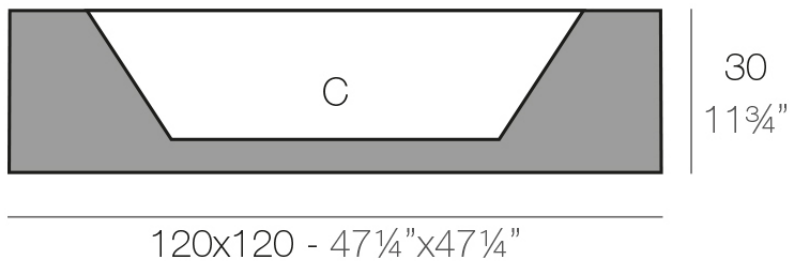

### Description

Pot made of polyethylene resin by rotational moulding. 100% Recyclable. Item suitable for indoor and outdoor use. Available in different finishes.

Weight: 17 Kg

LAND 120      C = 160 L x 24 cm  
LAND 47<sup>1</sup>/<sub>4</sub>"    C = 42<sup>1</sup>/<sub>2</sub> gal x 9 1/2"