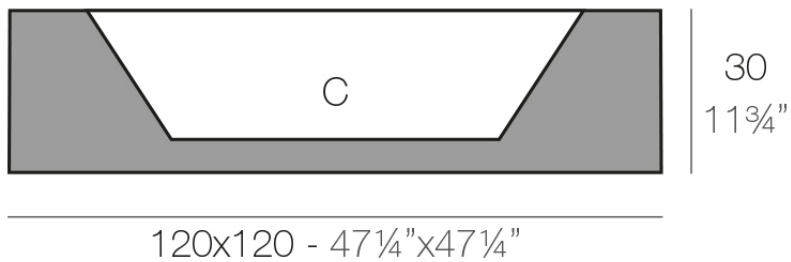

Info

Description

Pot made of polyethylene resin by rotational moulding. 100% Recyclable. Item suitable for indoor and outdoor use. Available in different finishes.

Weight: 17 Kg

LAND 120 C = 160 L x 24 cm
LAND 47¹/₄" C = 42¹/₂ gal x 9.5"