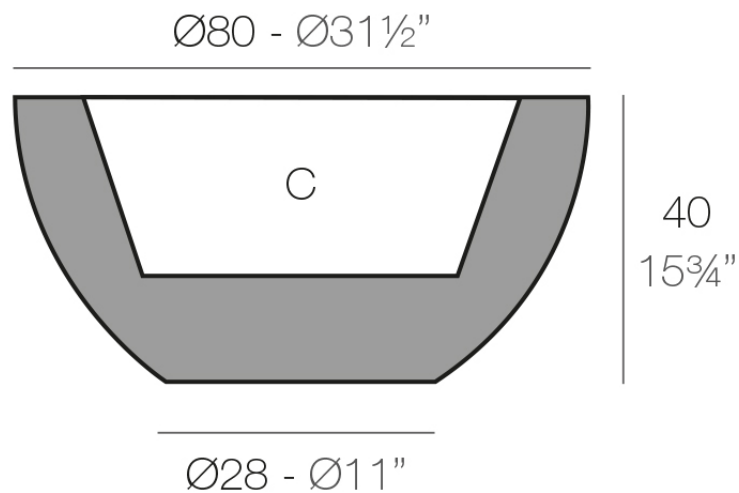

Info

Description

Pot made of polyethylene resin by rotational moulding. 100% Recyclable. Item suitable for indoor and outdoor use. Available in different finishes.

Weight: 8.5 Kg

SFERA Ø80 cm	C = 58 L
SFERA Ø31½"	C = 15¼ gal