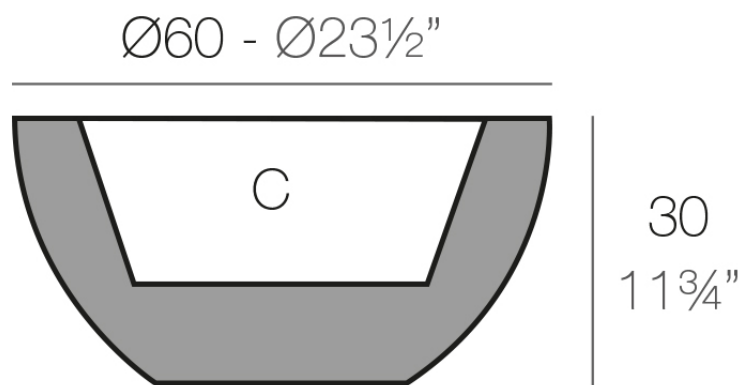

Info

Description

Pot made of polyethylene resin by rotational moulding. 100% Recyclable. Item suitable for indoor and outdoor use. Available in different finishes.

Weight: 4 Kg

SFERA $\text{Ø}60$ cm

C = 23 L