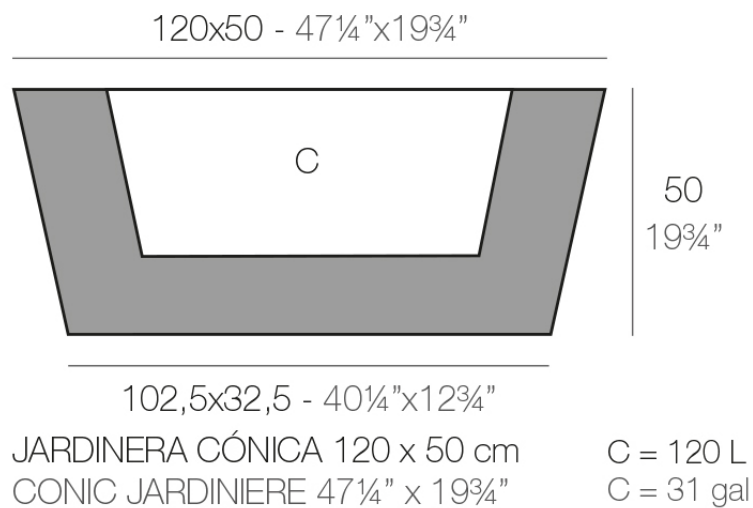

Info

Description

Pot made of polyethylene resin by rotational moulding. 100% Recyclable. Item suitable for indoor and outdoor use. Available in different finishes.

Weight: 16.35 Kg

Finishes

finishes

BASIC

Ref. 43650A