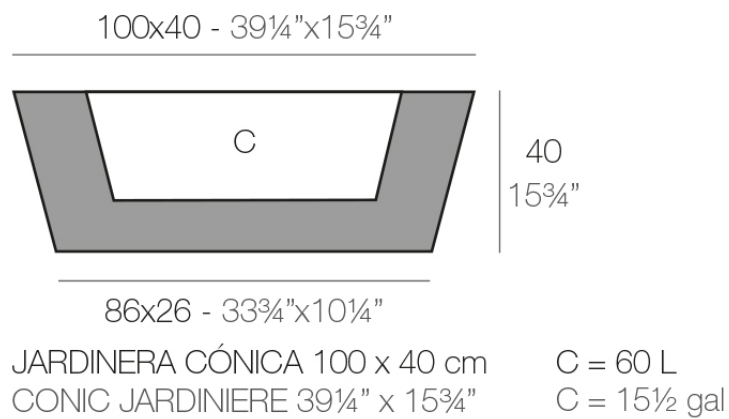

Info

Description

Pot made of polyethylene resin by rotational moulding. 100% Recyclable. Item suitable for indoor and outdoor use. Available in different finishes.

Weight: 10.08 Kg

Finishes

finishes

BASIC

Ref. 43640A