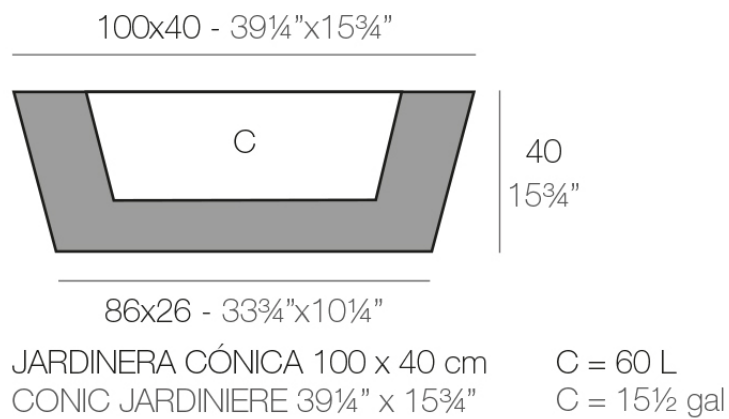

### Description

Pot made of polyethylene resin by rotational moulding. 100% Recyclable. Item suitable for indoor and outdoor use. Available in different finishes.

Weight: 10.08 Kg