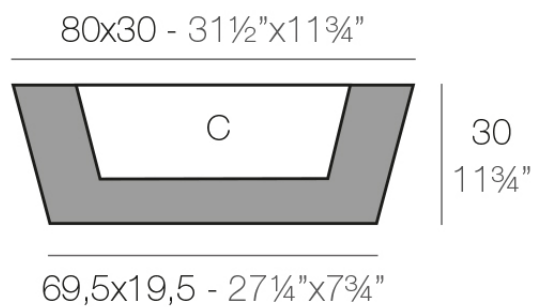

Info

Description

Pot made of polyethylene resin by rotational moulding. 100% Recyclable. Item suitable for indoor and outdoor use. Available in different finishes.

Weight: 5.22 Kg

JARDINERA CÓNICA 80 x 30 cm
CONIC JARDINIÈRE 31½" x 11¾"