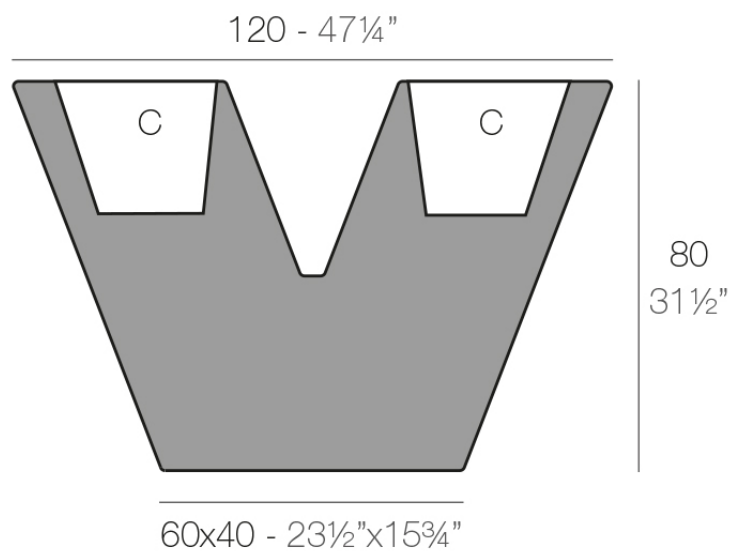

Info

Description

Pot made of polyethylene resin by rotational moulding. 100% Recyclable. Item suitable for indoor and outdoor use. Available in different finishes.

Weight: 16 Kg

UVE 120 x 40 x 80 cm
UVE 47 1/4" x 15 3/4" x 3 1/2"