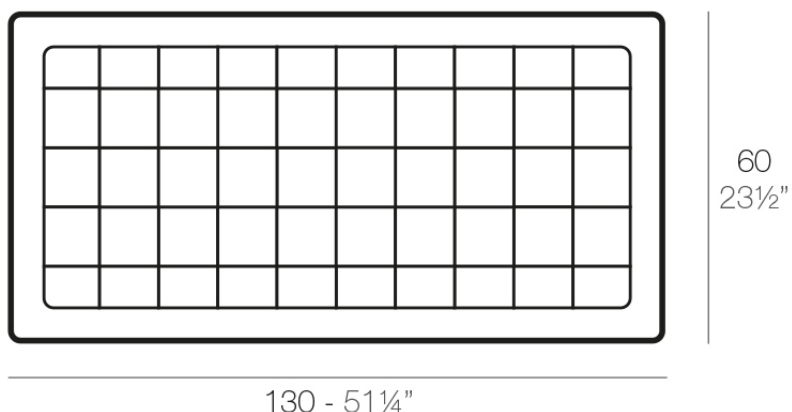

Info

Description

Pot made of polyethylene resin by rotational moulding. 100% Recyclable. Item suitable for indoor and outdoor use. Available in different finishes.

Weight: 3.2 Kg

PLATO JARDINERA 60 x 130 cm
JARDINIÈRE PLATE 23½" x 51¼"