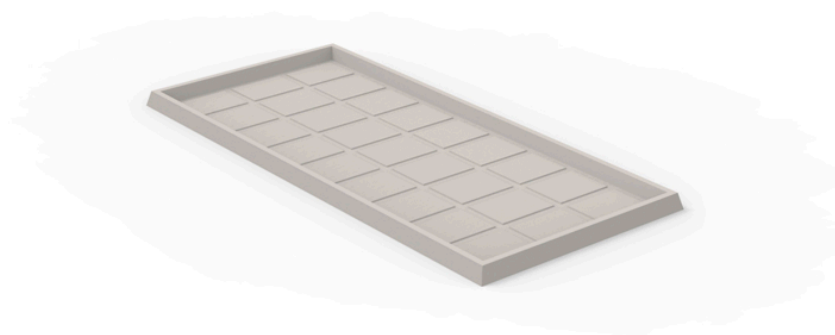

Jardiniere tray 60x130

Info

Description

Pot made of polyethylene resin by rotational moulding. 100% Recyclable. Item suitable for indoor and outdoor use. Available in different finishes.

Weight: 3.2 Kg

PLATO JARDINERA 60 x 130 cm
JARDINIÈRE PLATE 23½" x 51¼"

Finishes

finishes

SIMPLE
Ref. 43060

orange

ice

notte blue

crema

green

taupe

ecru

beige

Matt finishes pot one wall

LACQUERED
Ref. 43060F

VONDOM

orange

notte blue