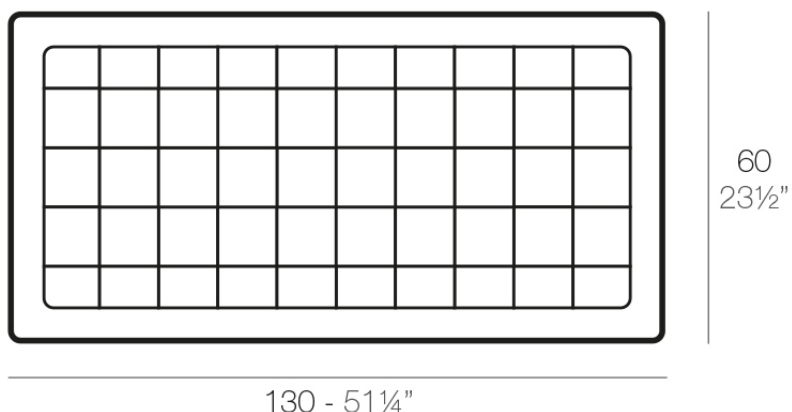

## Jardiniere tray 60x130

### Description

Pot made of polyethylene resin by rotational moulding. 100% Recyclable. Item suitable for indoor and outdoor use. Available in different finishes.

Weight: 3.2 Kg

PLATO JARDINERA 60 x 130 cm  
JARDINIÈRE PLATE 23½" x 51¼"