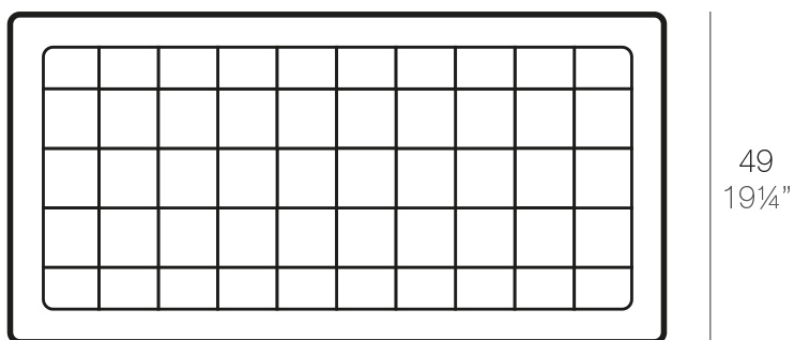

Jardiniere tray 49x109

Info

Description

Pot made of polyethylene resin by rotational moulding. 100% Recyclable. Item suitable for indoor and outdoor use. Available in different finishes.

Weight: 2.2 Kg

109 - 42 $\frac{3}{4}$ "

PLATO JARDINERA 49 x 109 cm
JARDINIÈRE PLATE 19 $\frac{1}{4}$ " x 42 $\frac{3}{4}$ "

Finishes

finishes

SIMPLE

Ref. 43049

white 2001

ecru 2003

tortora 2004