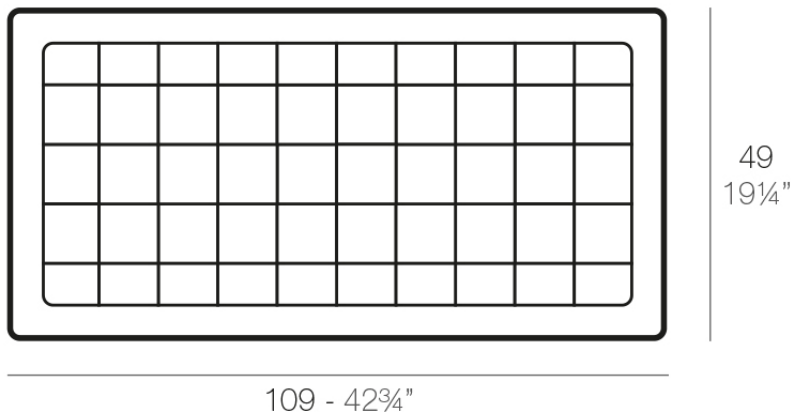

Jardiniere tray 49x109

Info

Description

Pot made of polyethylene resin by rotational moulding. 100% Recyclable. Item suitable for indoor and outdoor use. Available in different finishes.

Weight: 2.2 Kg

PLATO JARDINERA 49 x 109 cm
JARDINIÈRE PLATE 19 1/4" x 42 3/4"