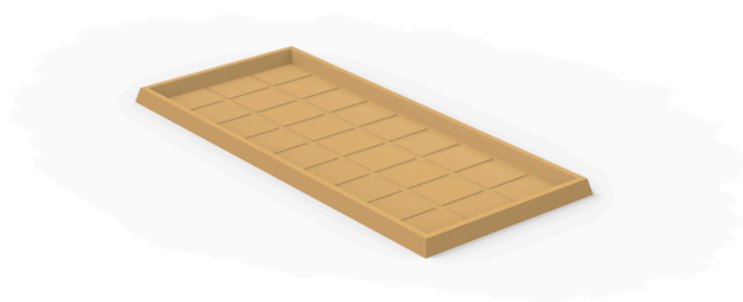

Jardiniere tray 49x109

Info

Description

Pot made of polyethylene resin by rotational moulding. 100% Recyclable. Item suitable for indoor and outdoor use. Available in different finishes.

Weight: 2.2 Kg

109 - 42 $\frac{3}{4}$ "

PLATO JARDINERA 49 x 109 cm
JARDINIÈRE PLATE 19 $\frac{1}{4}$ " x 42 $\frac{3}{4}$ "

Finishes

finishes

SIMPLE

Ref. 43049

white 2001

ecru 2003

tortora 2004