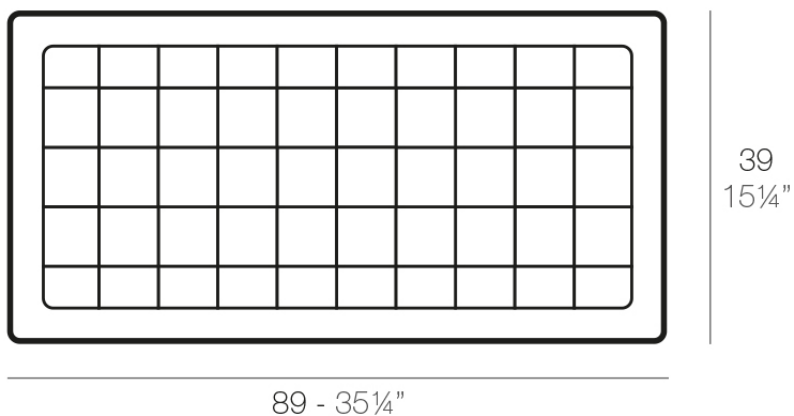

Jardiniere tray 39x89

Info

Description

Pot made of polyethylene resin by rotational moulding. 100% Recyclable. Item suitable for indoor and outdoor use. Available in different finishes.

Weight: 0.7 Kg

PLATO JARDINERA 39 x 89 cm
JARDINIERE PLATE 15 1/4" x 35 1/4"