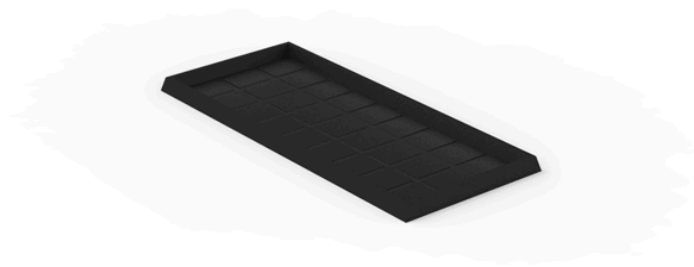

Jardiniere tray 39x89

Info

Description

Pot made of polyethylene resin by rotational moulding. 100% Recyclable. Item suitable for indoor and outdoor use. Available in different finishes.

Weight: 0.7 Kg

PLATO JARDINERA 39 x 89 cm
JARDINIÈRE PLATE 15¼" x 35¼"

Finishes

finishes

SIMPLE

Ref. 43039

white 2001

ecru 2003

tortora 2004

cream 2017