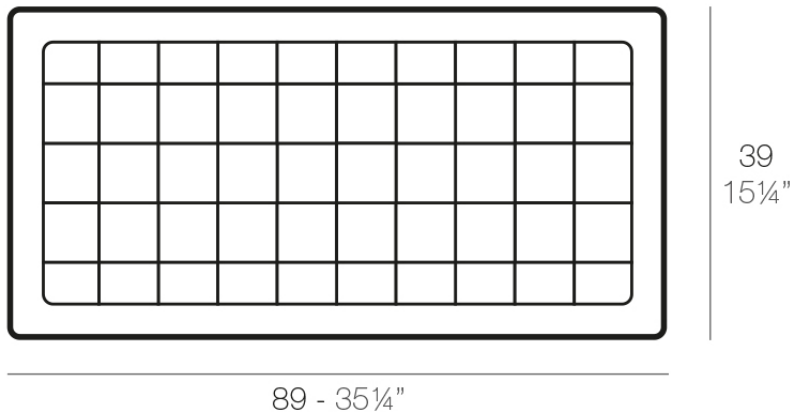

Jardiniere tray 39x89

Info

Description

Pot made of polyethylene resin by rotational moulding. 100% Recyclable. Item suitable for indoor and outdoor use. Available in different finishes.

Weight: 0.7 Kg

PLATO JARDINERA 39 x 89 cm
JARDINIERE PLATE 15 1/4" x 35 1/4"