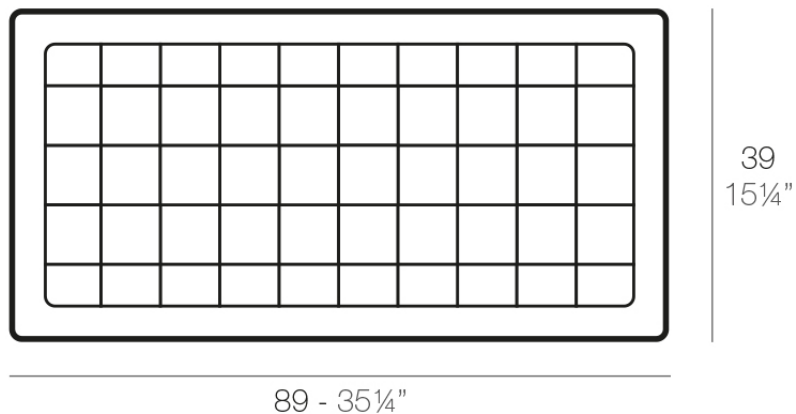

Jardiniere tray 39x89

Info

Description

Pot made of polyethylene resin by rotational moulding. 100% Recyclable. Item suitable for indoor and outdoor use. Available in different finishes.

Weight: 0.7 Kg

PLATO JARDINERA 39 x 89 cm
JARDINIÈRE PLATE 15¼" x 35¼"