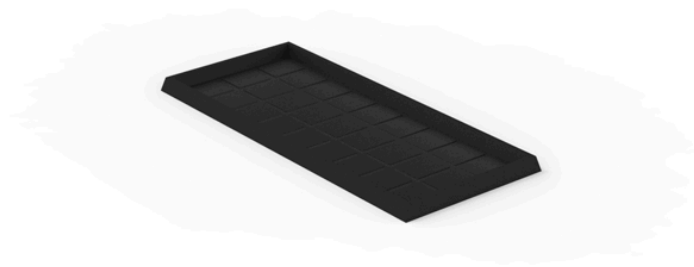

Jardiniere tray 39x89

Info

Description

Pot made of polyethylene resin by rotational moulding. 100% Recyclable. Item suitable for indoor and outdoor use. Available in different finishes.

Weight: 0.7 Kg

PLATO JARDINERA 39 x 89 cm
JARDINIERE PLATE 15 1/4" x 35 1/4"

Finishes

finishes

SIMPLE

Ref. 43039

white 2001

ecru 2003

tortora 2004

cream 2017