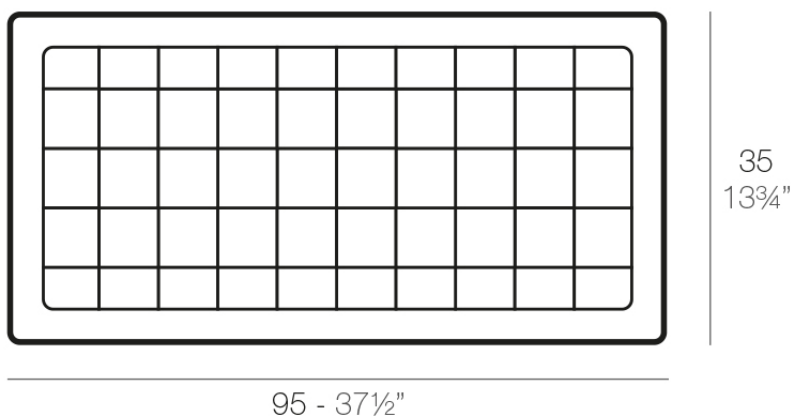

Jardiniere tray 35x95

Info

Description

Pot made of polyethylene resin by rotational moulding. 100% Recyclable. Item suitable for indoor and outdoor use. Available in different finishes.

Weight: 0.65 Kg

PLATO JARDINERA 35 x 95 cm
JARDINIÈRE PLATE 13¾" x 37½"