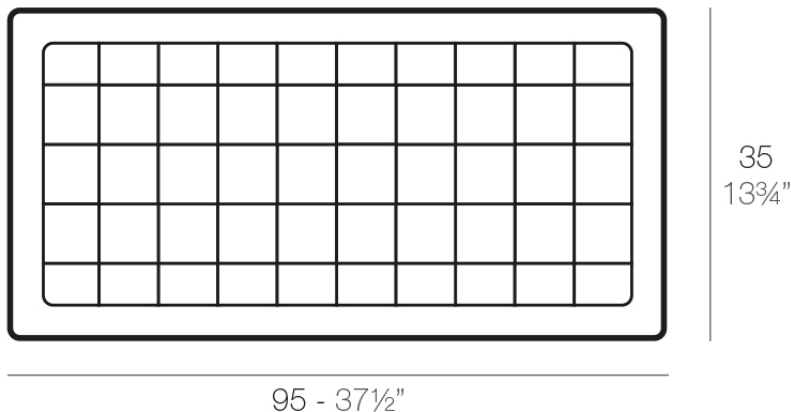

Jardiniere tray 35x95

Info

Description

Pot made of polyethylene resin by rotational moulding. 100% Recyclable. Item suitable for indoor and outdoor use. Available in different finishes.

Weight: 0.65 Kg

PLATO JARDINERA 35 x 95 cm
JARDINIÈRE PLATE 13³/₄" x 37¹/₂"