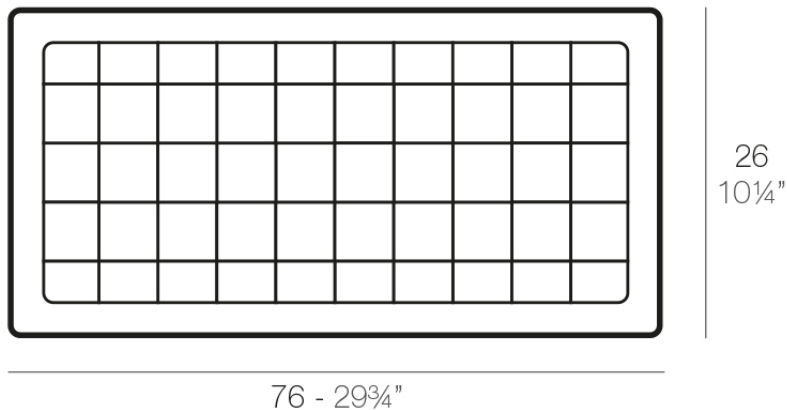

Jardiniere tray 26x76

Info

Description

Pot made of polyethylene resin by rotational moulding. 100% Recyclable. Item suitable for indoor and outdoor use. Available in different finishes.

Weight: 0.35 Kg

PLATO JARDINERA 26 x 76 cm
JARDINIERE PLATE 10 $\frac{1}{4}$ " x 29 $\frac{3}{4}$ "