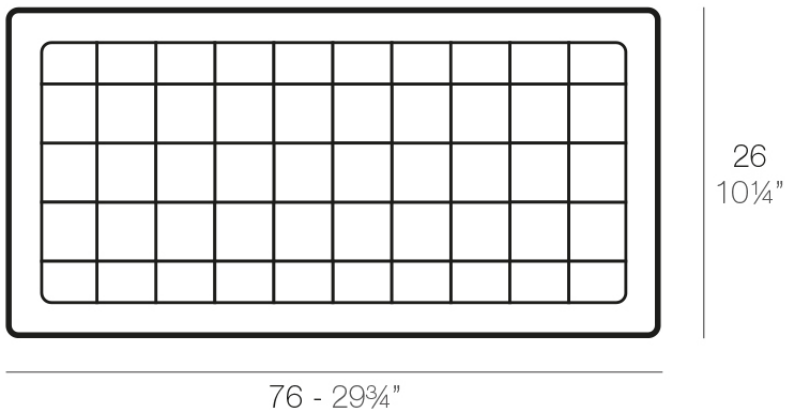

## Jardiniere tray 26x76

### Description

Pot made of polyethylene resin by rotational moulding. 100% Recyclable. Item suitable for indoor and outdoor use. Available in different finishes.

Weight: 0.35 Kg

PLATO JARDINERA 26 x 76 cm  
JARDINIERE PLATE 10¼" x 29¾"