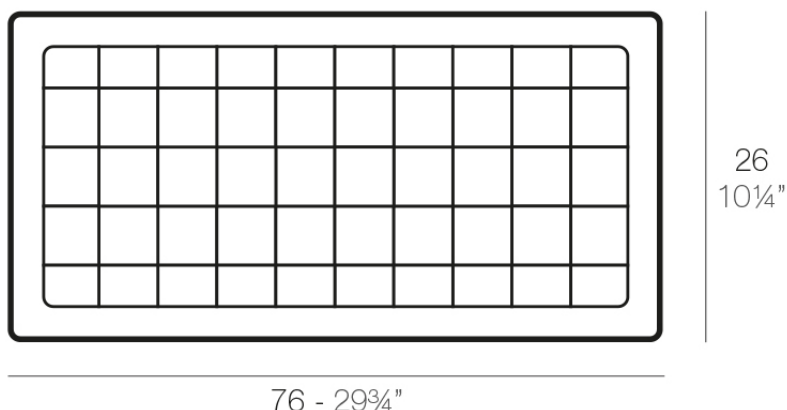

## Jardiniere tray 26x76

### Description

Pot made of polyethylene resin by rotational moulding. 100% Recyclable. Item suitable for indoor and outdoor use. Available in different finishes.

Weight: 0.35 Kg

PLATO JARDINERA 26 x 76 cm  
JARDINIÈRE PLATE 10<sup>1</sup>/<sub>4</sub>" x 29<sup>3</sup>/<sub>4</sub>"