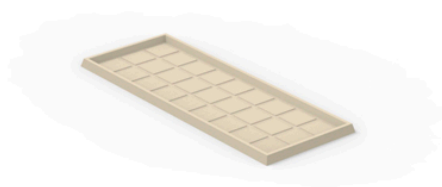

Jardiniere tray 25x65

Info

Description

Pot made of polyethylene resin by rotational moulding. 100% Recyclable. Item suitable for indoor and outdoor use. Available in different finishes.

Weight: 0.28 Kg

PLATO JARDINERA 25 x 65 cm
JARDINIERE PLATE 9³/₄" x 25¹/₂"

Finishes

finishes

SIMPLE
Ref. 43025

orange

ice

notte blue

crema

green