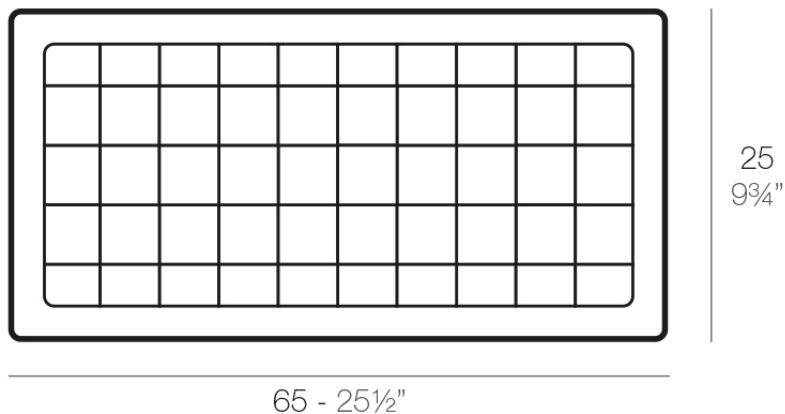

## Jardiniere tray 25x65

### Description

Pot made of polyethylene resin by rotational moulding. 100% Recyclable. Item suitable for indoor and outdoor use. Available in different finishes.

Weight: 0.28 Kg

PLATO JARDINERA 25 x 65 cm  
JARDINIÈRE PLATE 9¾" x 25½"