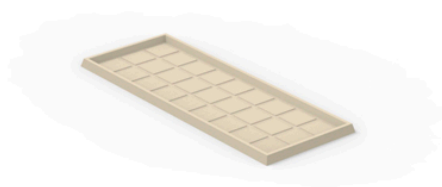

## Jardiniere tray 25x65

### Description

Pot made of polyethylene resin by rotational moulding. 100% Recyclable. Item suitable for indoor and outdoor use. Available in different finishes.

Weight: 0.28 Kg

PLATO JARDINERA 25 x 65 cm  
JARDINIÈRE PLATE 9¾" x 25½"