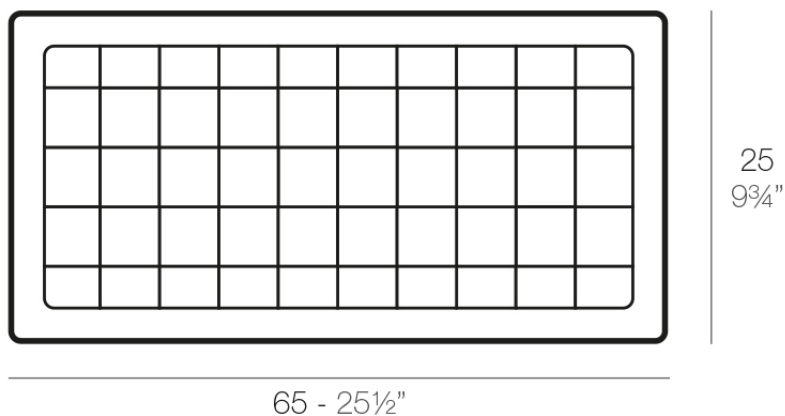

Jardiniere tray 25x65

Info

Description

Pot made of polyethylene resin by rotational moulding. 100% Recyclable. Item suitable for indoor and outdoor use. Available in different finishes.

Weight: 0.28 Kg

PLATO JARDINERA 25 x 65 cm
JARDINIERE PLATE 9³/₄" x 25¹/₂"