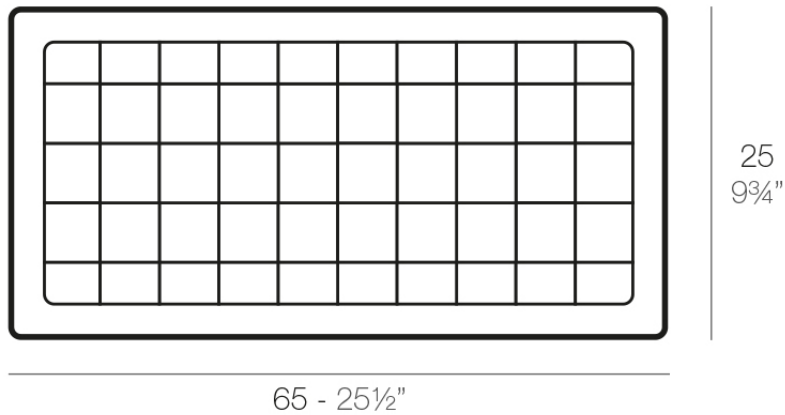

## Jardiniere tray 25x65

### Description

Pot made of polyethylene resin by rotational moulding. 100% Recyclable. Item suitable for indoor and outdoor use. Available in different finishes.

Weight: 0.28 Kg

PLATO JARDINERA 25 x 65 cm  
JARDINIÈRE PLATE 9<sup>3</sup>/<sub>4</sub>" x 25<sup>1</sup>/<sub>2</sub>"