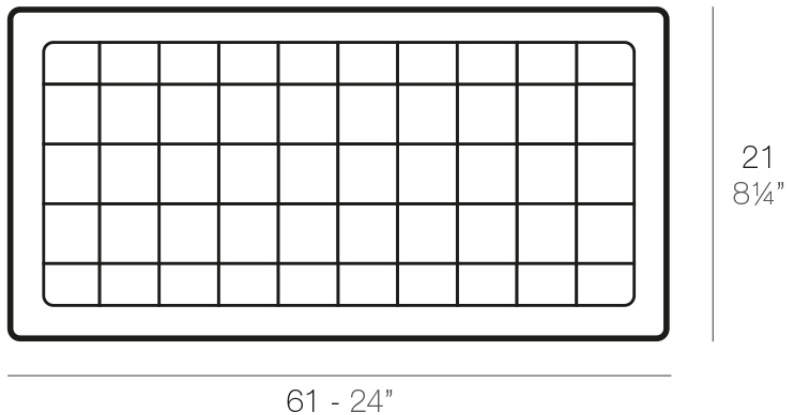

## Jardiniere tray 20x60

### Description

Pot made of polyethylene resin by rotational moulding. 100% Recyclable. Item suitable for indoor and outdoor use. Available in different finishes.

Weight: 0.19 Kg

PLATO JARDINERA 21 x 61 cm  
JARDINIÈRE PLATE 8 1/4" x 24"