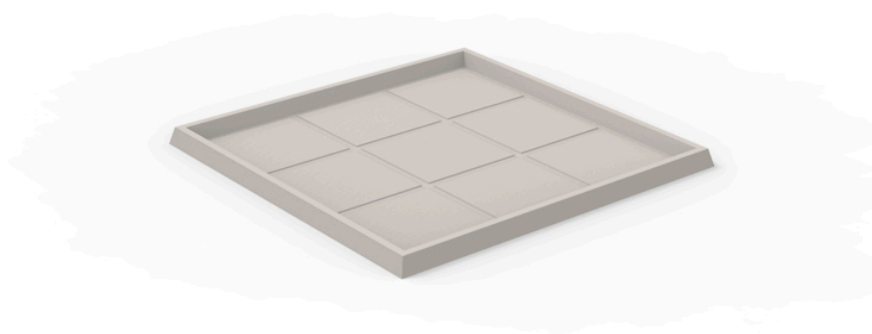

Square tray 92x92

Info

Description

Pot made of polyethylene resin by rotational moulding. 100% Recyclable. Item suitable for indoor and outdoor use. Available in different finishes.

Weight: 3.9 Kg

PLATO CUADRADO 92 cm
SQUARE PLATE 36 $\frac{1}{4}$ "

Finishes

finishes

SIMPLE

Ref. 42992

white 2001

ecru 2003

tortora 2004

cream 2017