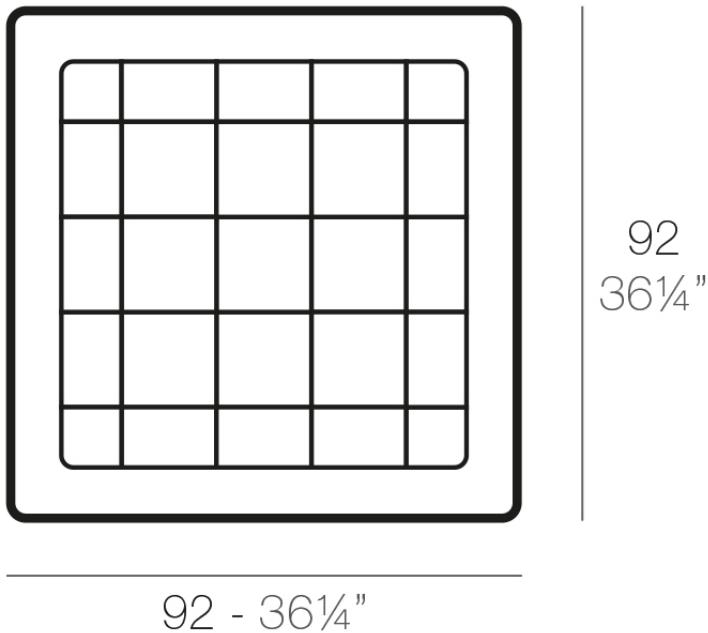

Square tray 92x92

Info

Description

Pot made of polyethylene resin by rotational moulding. 100% Recyclable. Item suitable for indoor and outdoor use. Available in different finishes.

Weight: 3.9 Kg

PLATO CUADRADO 92 cm
SQUARE PLATE 36 $\frac{1}{4}$ "