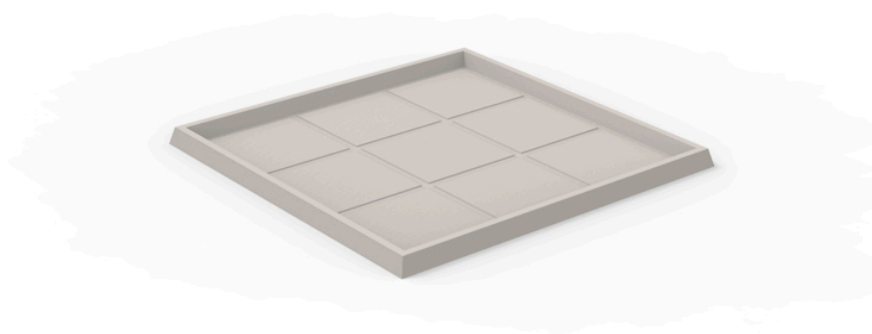

Square tray 92x92

Info

Description

Pot made of polyethylene resin by rotational moulding. 100% Recyclable. Item suitable for indoor and outdoor use. Available in different finishes.

Weight: 3.9 Kg

PLATO CUADRADO 92 cm
SQUARE PLATE 36 $\frac{1}{4}$ "

Finishes

finishes

SIMPLE
Ref. 42992

ice

notte blue

crema

green

purjai red