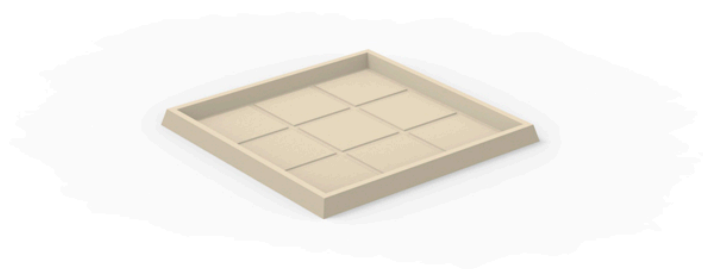

Square tray 60x60

Info

Description

Pot made of polyethylene resin by rotational moulding. 100% Recyclable. Item suitable for indoor and outdoor use. Available in different finishes.

Weight: 1.5 Kg

PLATO CUADRADO 60 cm
SQUARE PLATE 23½"

Finishes

finishes

SIMPLE
Ref. 42960

notte blue

crema

purjai red

orange

white