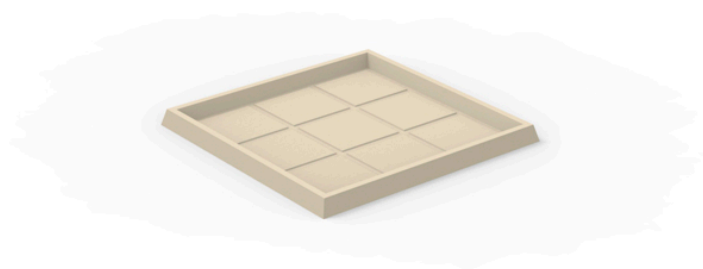

Square tray 60x60

Info

Description

Pot made of polyethylene resin by rotational moulding. 100% Recyclable. Item suitable for indoor and outdoor use. Available in different finishes.

Weight: 1.5 Kg

PLATO CUADRADO 60 cm
SQUARE PLATE 23½"

Finishes

finishes

SIMPLE

Ref. 42960

white 2001

ecru 2003

tortora 2004

cream 2017