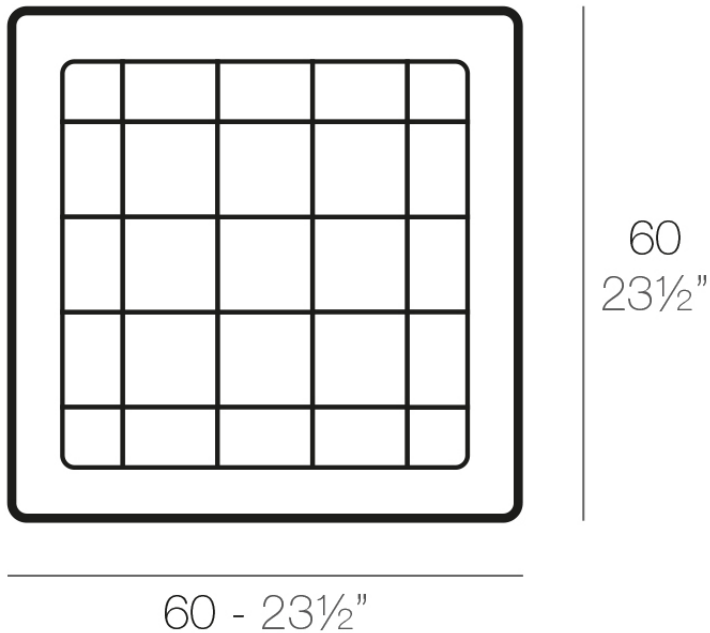

Square tray 60x60

Info

Description

Pot made of polyethylene resin by rotational moulding. 100% Recyclable. Item suitable for indoor and outdoor use. Available in different finishes.

Weight: 1.5 Kg

PLATO CUADRADO 60 cm
SQUARE PLATE 23½"