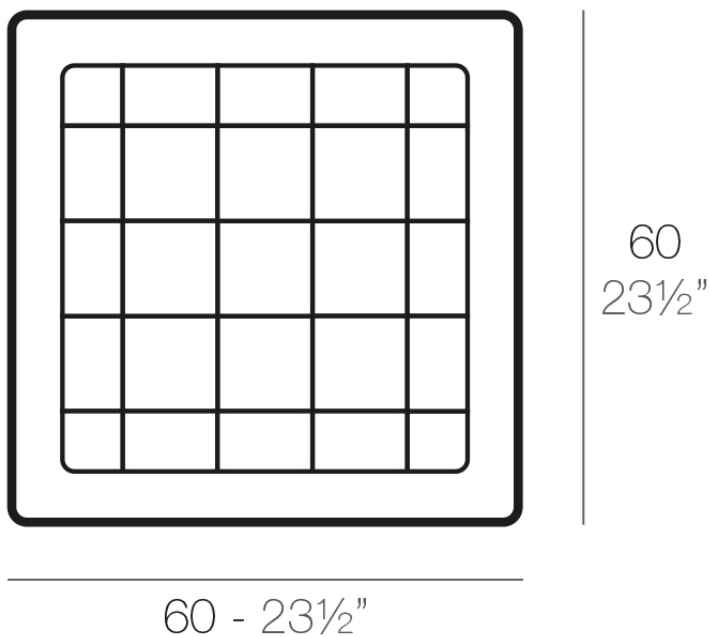

Square tray 60x60

Info

Description

Pot made of polyethylene resin by rotational moulding. 100% Recyclable. Item suitable for indoor and outdoor use. Available in different finishes.

Weight: 1.5 Kg

PLATO CUADRADO 60 cm
SQUARE PLATE 23½"