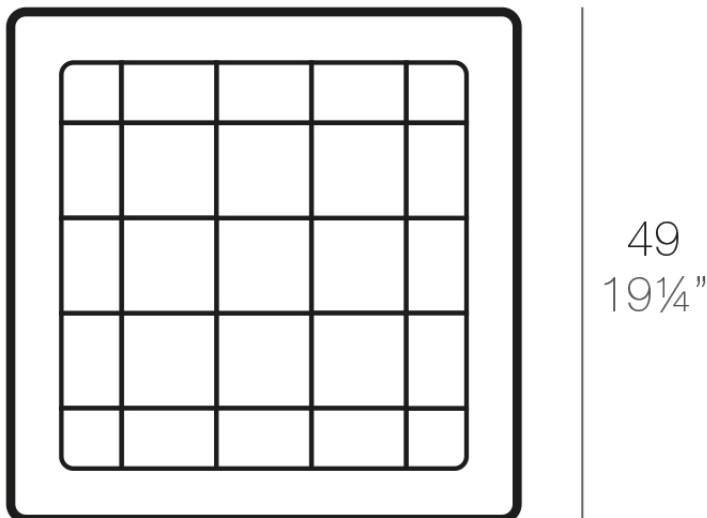

Square tray 49x49

Info

Description

Pot made of polyethylene resin by rotational moulding. 100% Recyclable. Item suitable for indoor and outdoor use. Available in different finishes.

Weight: 0.8 Kg

49 - 19 1/4"

PLATO CUADRADO 49 cm
SQUARE PLATE 19 1/4"

Finishes

finishes

SIMPLE

Ref. 42949

white 2001

ecru 2003

tortora 2004