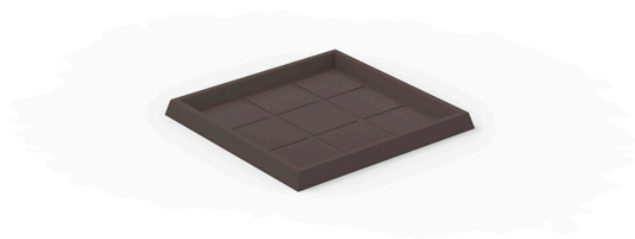

Square tray 49x49

Info

Description

Pot made of polyethylene resin by rotational moulding. 100% Recyclable. Item suitable for indoor and outdoor use. Available in different finishes.

Weight: 0.8 Kg

49 - 19 1/4"

PLATO CUADRADO 49 cm
SQUARE PLATE 19 1/4"

Finishes

finishes

SIMPLE
Ref. 42949

crema

purjai red

orange

notte blue