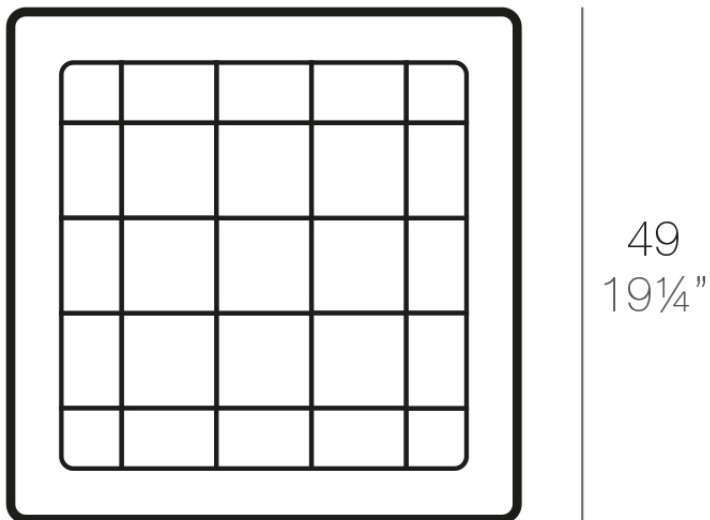

Square tray 49x49

Info

Description

Pot made of polyethylene resin by rotational moulding. 100% Recyclable. Item suitable for indoor and outdoor use. Available in different finishes.

Weight: 0.8 Kg

49 - 19 1/4"

PLATO CUADRADO 49 cm
SQUARE PLATE 19 1/4"

Finishes

finishes

SIMPLE
Ref. 42949

crema

purjai red

orange

notte blue