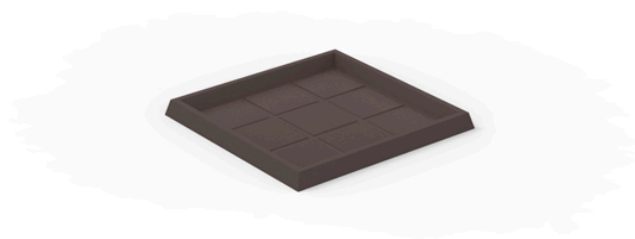

## Square tray 49x49

### Description

Pot made of polyethylene resin by rotational moulding. 100% Recyclable. Item suitable for indoor and outdoor use. Available in different finishes.

Weight: 0.8 Kg

49 - 19 1/4"

PLATO CUADRADO 49 cm  
SQUARE PLATE 19 1/4"