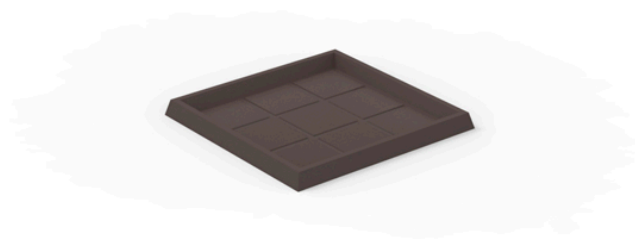

Square tray 49x49

Info

Description

Pot made of polyethylene resin by rotational moulding. 100% Recyclable. Item suitable for indoor and outdoor use. Available in different finishes.

Weight: 0.8 Kg

49 - 19 1/4"

PLATO CUADRADO 49 cm
SQUARE PLATE 19 1/4"

Finishes

finishes

SIMPLE

Ref. 42949

white 2001

ecru 2003

tortora 2004