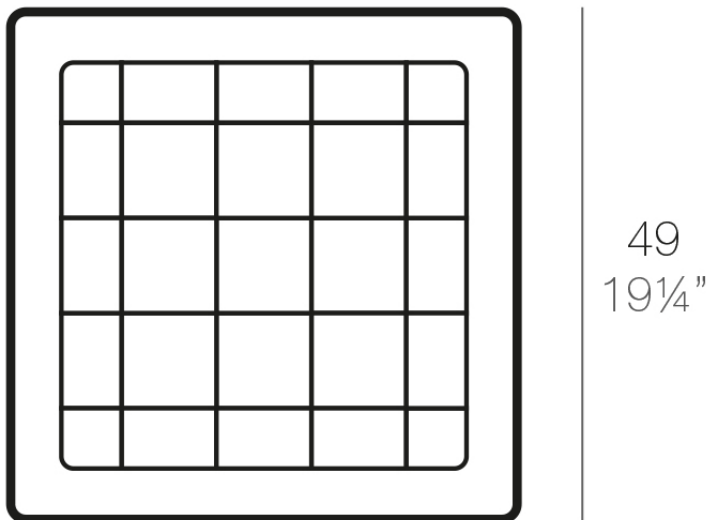

## Square tray 49x49

### Description

Pot made of polyethylene resin by rotational moulding. 100% Recyclable. Item suitable for indoor and outdoor use. Available in different finishes.

Weight: 0.8 Kg

49 - 19 1/4"

PLATO CUADRADO 49 cm  
SQUARE PLATE 19 1/4"