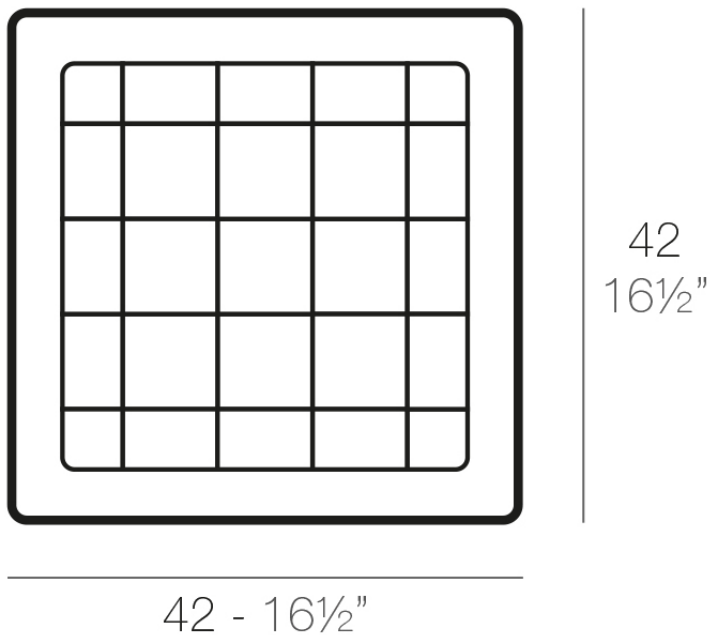

Square tray 42x42

Info

Description

Pot made of polyethylene resin by rotational moulding. 100% Recyclable. Item suitable for indoor and outdoor use. Available in different finishes.

Weight: 0.15 Kg

PLATO CUADRADO 42 cm
SQUARE PLATE 16½"