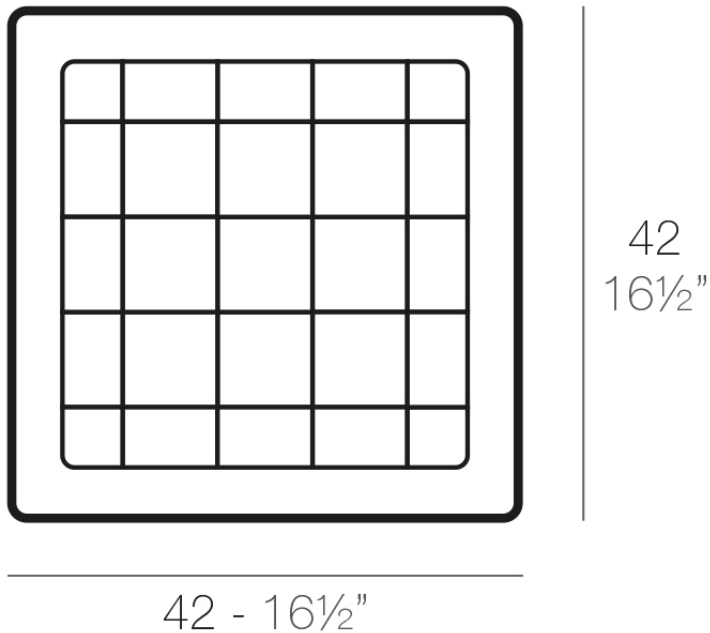

Square tray 42x42

Info

Description

Pot made of polyethylene resin by rotational moulding. 100% Recyclable. Item suitable for indoor and outdoor use. Available in different finishes.

Weight: 0.15 Kg

PLATO CUADRADO 42 cm
SQUARE PLATE 16 1/2"