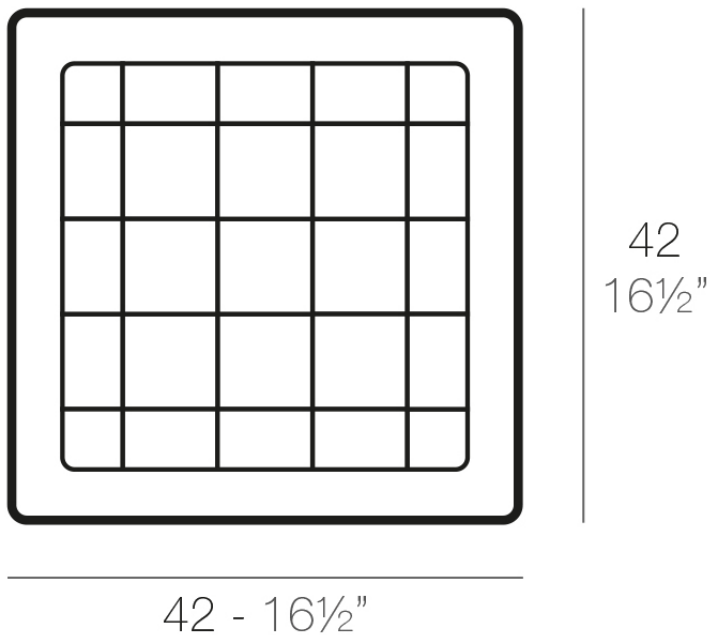

## Square tray 42x42

### Description

Pot made of polyethylene resin by rotational moulding. 100% Recyclable. Item suitable for indoor and outdoor use. Available in different finishes.

Weight: 0.15 Kg

PLATO CUADRADO 42 cm  
SQUARE PLATE 16½"