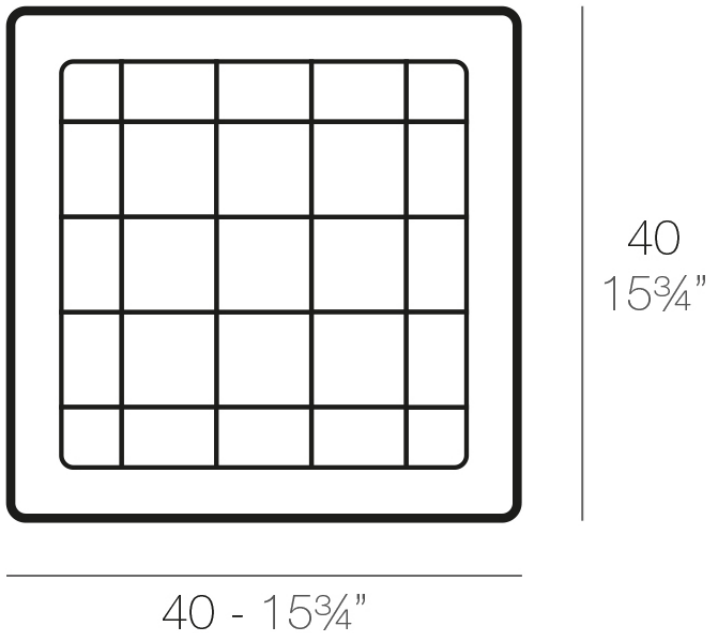

Square tray 39x39

Info

Description

Pot made of polyethylene resin by rotational moulding. 100% Recyclable. Item suitable for indoor and outdoor use. Available in different finishes.

Weight: 0.14 Kg

PLATO CUADRADO 40 cm
SQUARE PLATE 15³/₄"