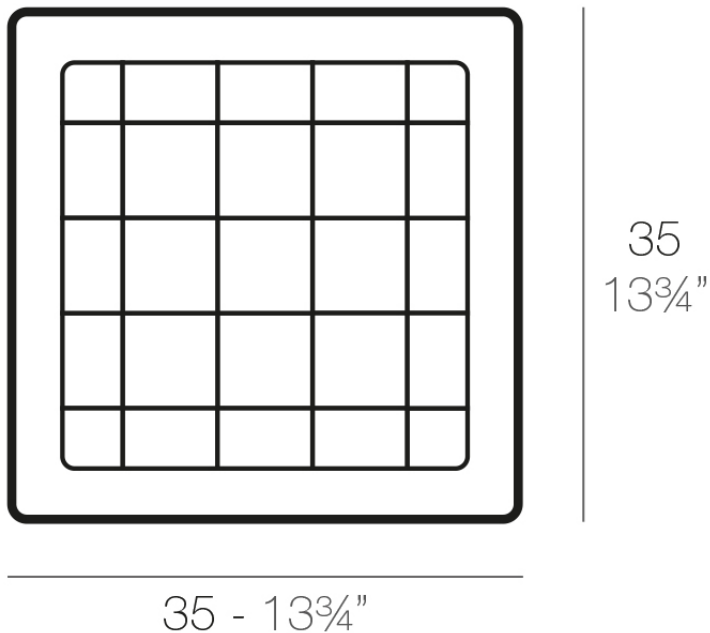

Square tray 35x35

Info

Description

Pot made of polyethylene resin by rotational moulding. 100% Recyclable. Item suitable for indoor and outdoor use. Available in different finishes.

Weight: 0.1 Kg

PLATO CUADRADO 35 cm
SQUARE PLATE 13³/₄"