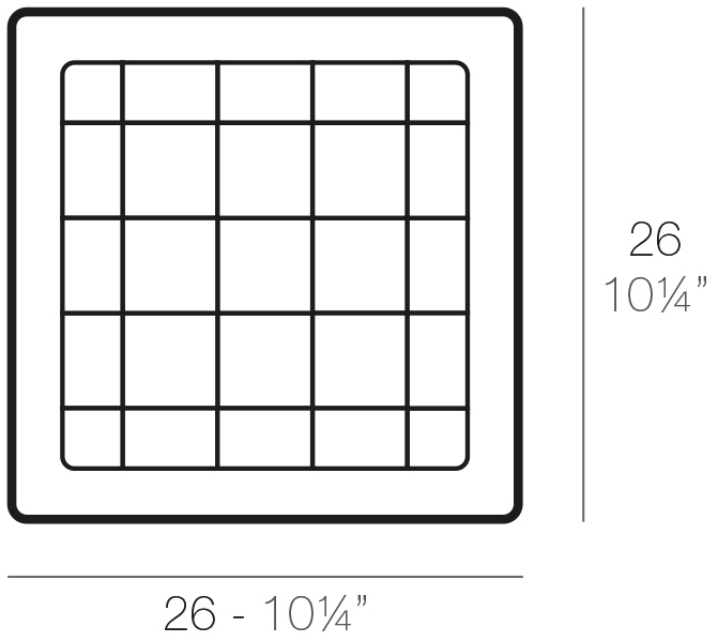

Square tray 26x26

Info

Description

Pot made of polyethylene resin by rotational moulding. 100% Recyclable. Item suitable for indoor and outdoor use. Available in different finishes.

Weight: 0.05 Kg

PLATO CUADRADO 26 cm
SQUARE PLATE 10 1/4"