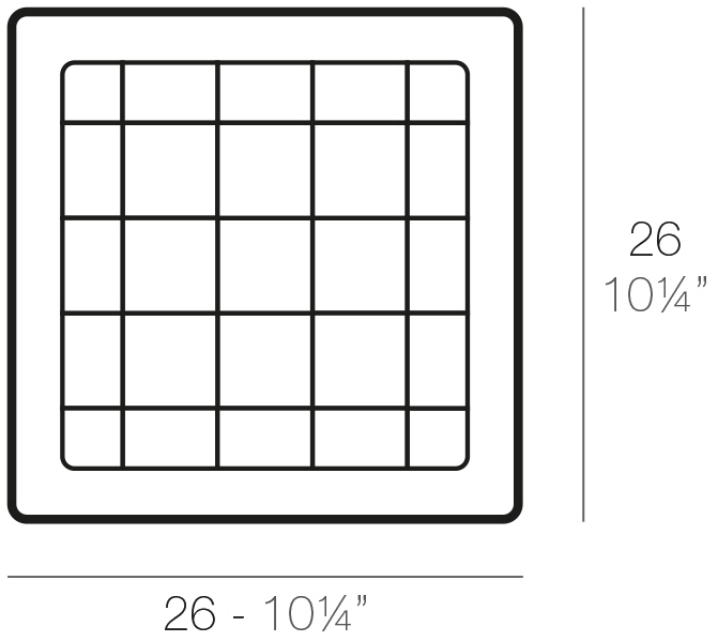

Square tray 26x26

Info

Description

Pot made of polyethylene resin by rotational moulding. 100% Recyclable. Item suitable for indoor and outdoor use. Available in different finishes.

Weight: 0.05 Kg

PLATO CUADRADO 26 cm
SQUARE PLATE 10 1/4"