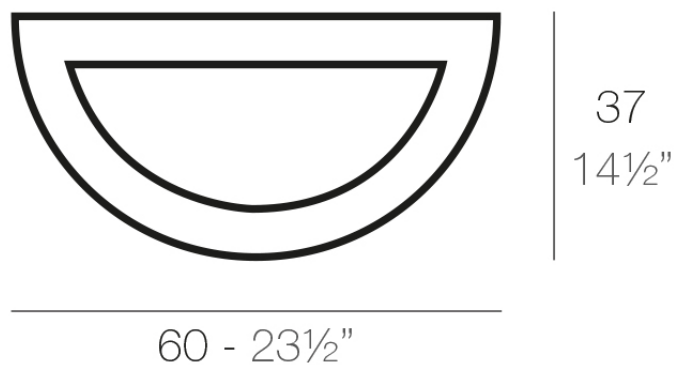

Half cylinder tray 60x37

Info

Description

Pot made of polyethylene resin by rotational moulding. 100% Recyclable. Item suitable for indoor and outdoor use. Available in different finishes.

Weight: 0.35 Kg

PLATO MEDIO CILINDRO 60 x 37 cm
MIDDLE CYLINDER PLATE 23½" x 14½"

Finishes

finishes

SIMPLE
Ref. 42860

white 2001

ecru 2003

tortora 2004

cream 2017