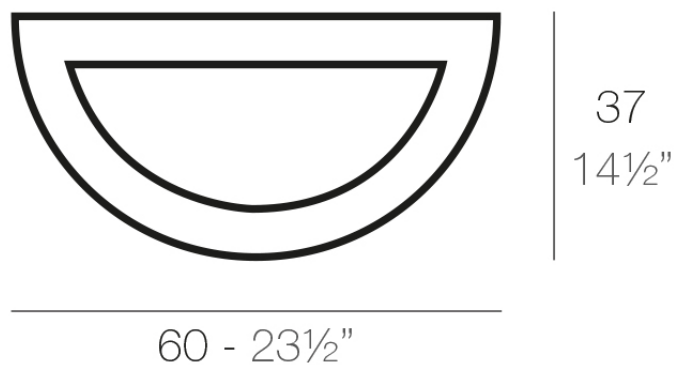

Half cylinder tray 60x37

Info

Description

Pot made of polyethylene resin by rotational moulding. 100% Recyclable. Item suitable for indoor and outdoor use. Available in different finishes.

Weight: 0.35 Kg

PLATO MEDIO CILINDRO 60 x 37 cm
MIDDLE CYLINDER PLATE 23 1/2" x 14 1/2"

Finishes

finishes

SIMPLE
Ref. 42860

white 2001

ecru 2003

tortora 2004

cream 2017