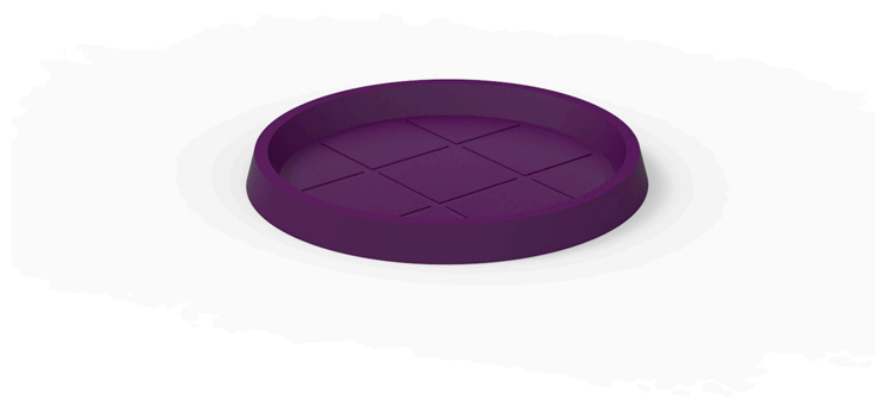

## Round tray ø93

### Description

Pot made of polyethylene resin by rotational moulding. 100% Recyclable. Item suitable for indoor and outdoor use. Available in different finishes.

Weight: 3.5 Kg

---

Ø95 - Ø37½"

PLATO REDONDO Ø95cm  
ROUND PLATE Ø37½"