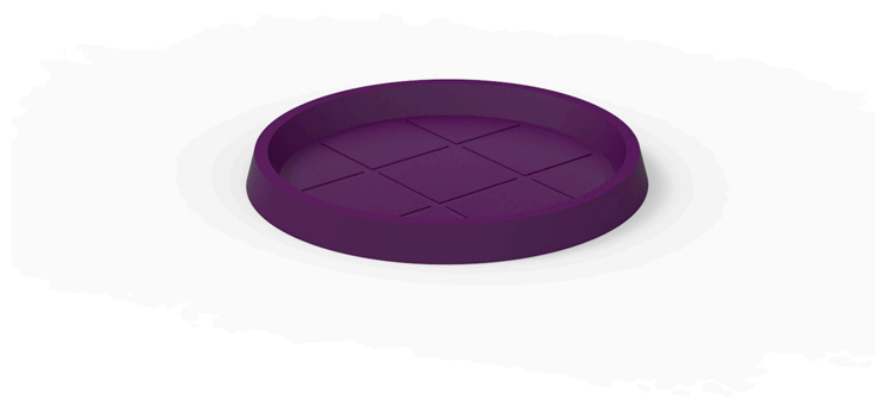

Round tray ø93

Info

Description

Pot made of polyethylene resin by rotational moulding. 100% Recyclable. Item suitable for indoor and outdoor use. Available in different finishes.

Weight: 3.5 Kg

Ø95 - Ø37½"

PLATO REDONDO Ø95cm
ROUND PLATE Ø37½"

Finishes

finishes

SIMPLE
Ref. 42793

white 2001

ecru 2003

tortora 2004

cream 2017

camel 2020

clay 2022

garnet 2015

brown 2008

green 2016

blue 2018

gray 2005

anthracite 2006

black 2002

ecru granite

cream granite

ice 2101

Matt finishes pot one wall

LACQUERED
Ref. 42793F

VONDOM

white 3101