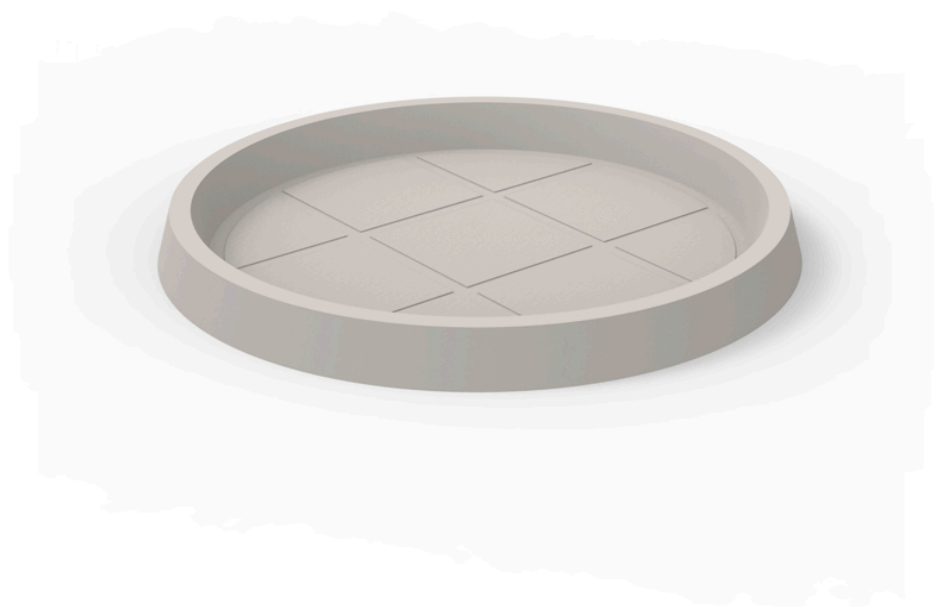

## Round tray ø150

### Description

Pot made of polyethylene resin by rotational moulding. 100% Recyclable. Item suitable for indoor and outdoor use. Available in different finishes.

Weight: 10 Kg

---

Ø150 - Ø59"

PLATO REDONDO Ø150cm  
ROUND PLATE Ø59"

### finishes

---

SIMPLE  
Ref. 42715

orange

ice

notte blue

crema

green