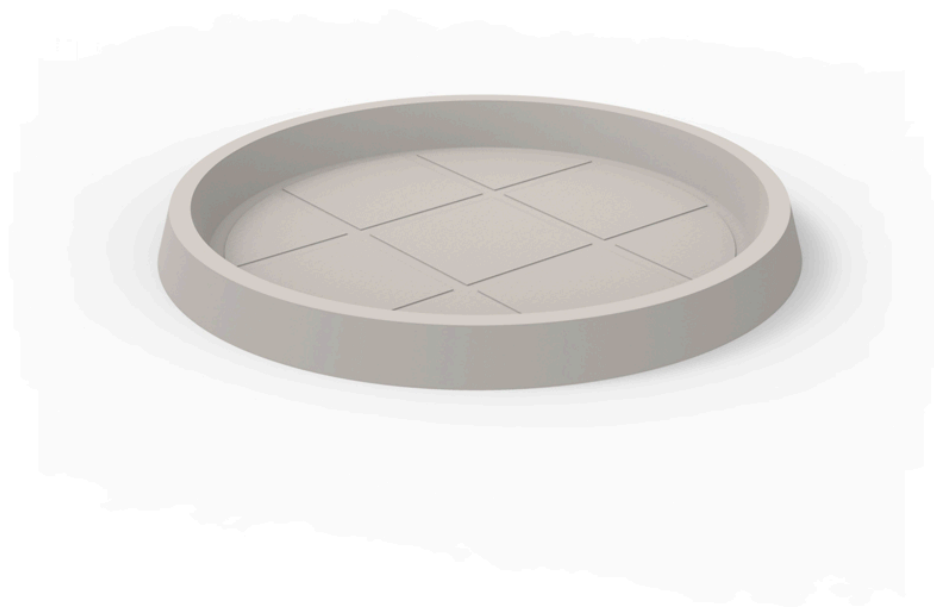

## Round tray ø150

### Description

Pot made of polyethylene resin by rotational moulding. 100% Recyclable. Item suitable for indoor and outdoor use. Available in different finishes.

Weight: 10 Kg

---

Ø150 - Ø59"

PLATO REDONDO Ø150cm  
ROUND PLATE Ø59"

#### SIMPLE

Ref. 42715

white 2001

ecru 2003

tortora 2004

cream 2017

camel 2020

clay 2022