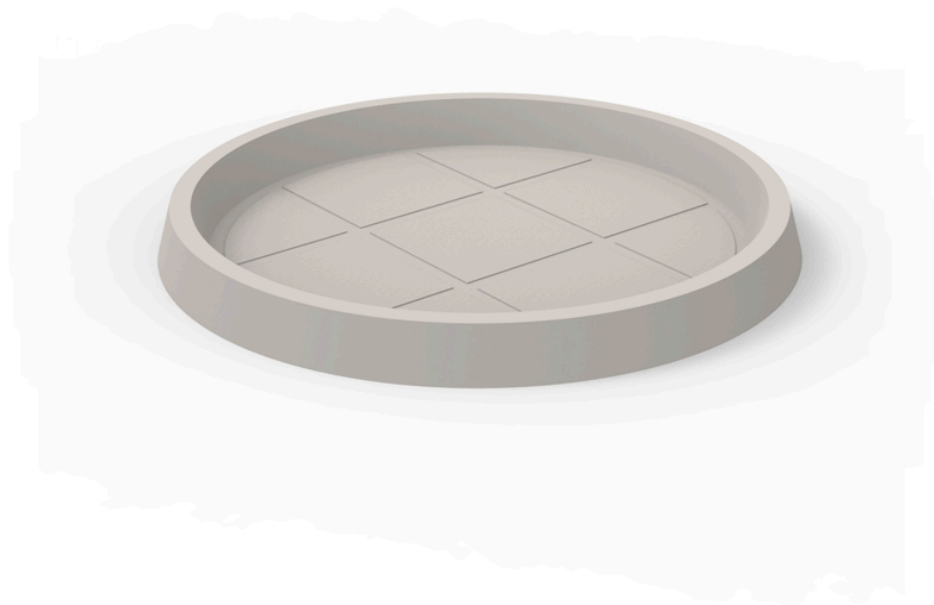

Round tray ø150

Info

Description

Pot made of polyethylene resin by rotational moulding. 100% Recyclable. Item suitable for indoor and outdoor use. Available in different finishes.

Weight: 10 Kg

Ø150 - Ø59"

PLATO REDONDO Ø150cm
ROUND PLATE Ø59"

Finishes

finishes

SIMPLE Ref. 42715

white 2001

ecru 2003

tortora 2004

cream 2017

camel 2020

clay 2022

garnet 2015

brown 2008

green 2016

blue 2018

gray 2005

anthracite 2006

black 2002

ecru granite

cream granite

ice 2101

Matt finishes pot one wall

LACQUERED Ref. 42715F

VONDOM

white 3101