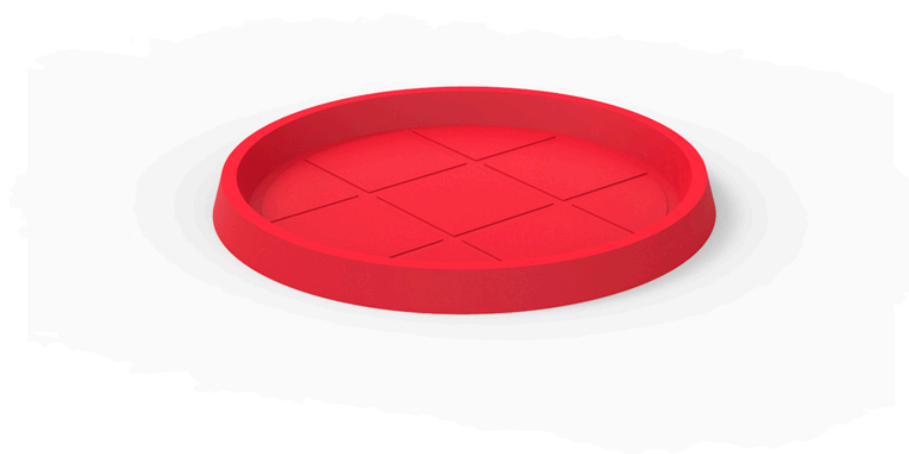

Round tray ø120

Info

Description

Pot made of polyethylene resin by rotational moulding. 100% Recyclable. Item suitable for indoor and outdoor use. Available in different finishes.

Weight: 6 Kg

Ø120 - Ø47¼"

PLATO REDONDO Ø120cm
ROUND PLATE Ø47¼"

Finishes

finishes

SIMPLE
Ref. 42712

white 2001

ecru 2003

tortora 2004

cream 2017

camel 2020

clay 2022

garnet 2015

brown 2008

green 2016

blue 2018

gray 2005

anthracite 2006

black 2002

ecru granite

cream granite

ice 2101

Matt finishes pot one wall

LACQUERED
Ref. 42712F

VONDOM

white 3101