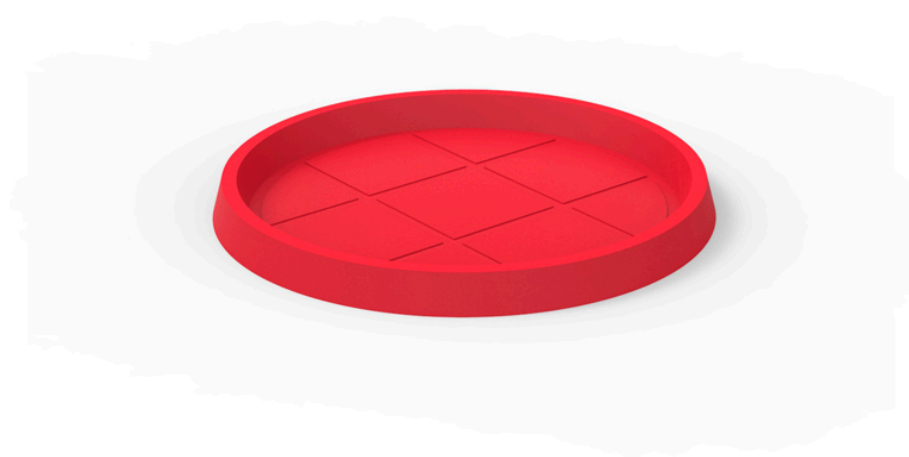

Round tray ø120

Info

Description

Pot made of polyethylene resin by rotational moulding. 100% Recyclable. Item suitable for indoor and outdoor use. Available in different finishes.

Weight: 6 Kg

Ø120 - Ø47¼"

PLATO REDONDO Ø120cm
ROUND PLATE Ø47¼"

Finishes

finishes

SIMPLE
Ref. 42712

white 2001

ecru 2003

tortora 2004

cream 2017

camel 2020

clay 2022

garnet 2015

brown 2008

green 2016

blue 2018

gray 2005

anthracite 2006

black 2002

ecru granite

cream granite

ice 2101

Matt finishes pot one wall

LACQUERED
Ref. 42712F

VONDOM

white 3101