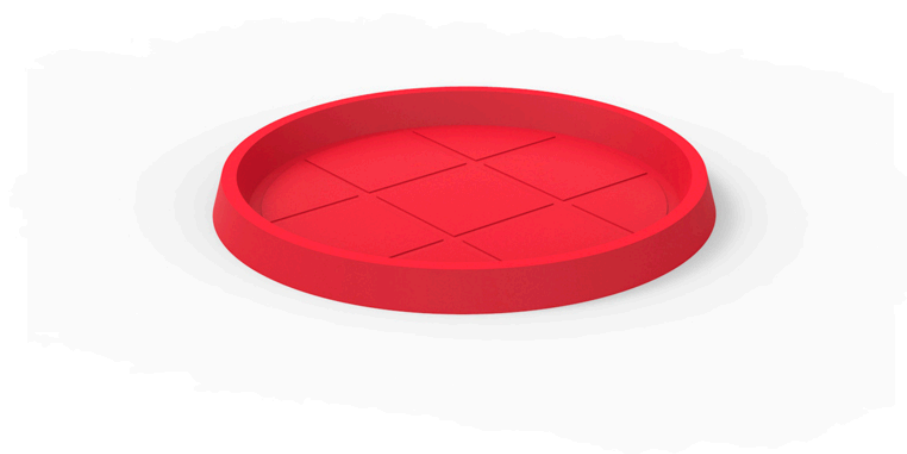

## Round tray ø120

### Description

Pot made of polyethylene resin by rotational moulding. 100% Recyclable. Item suitable for indoor and outdoor use. Available in different finishes.

Weight: 6 Kg

---

Ø120 - Ø47¼"

PLATO REDONDO Ø120cm  
ROUND PLATE Ø47¼"