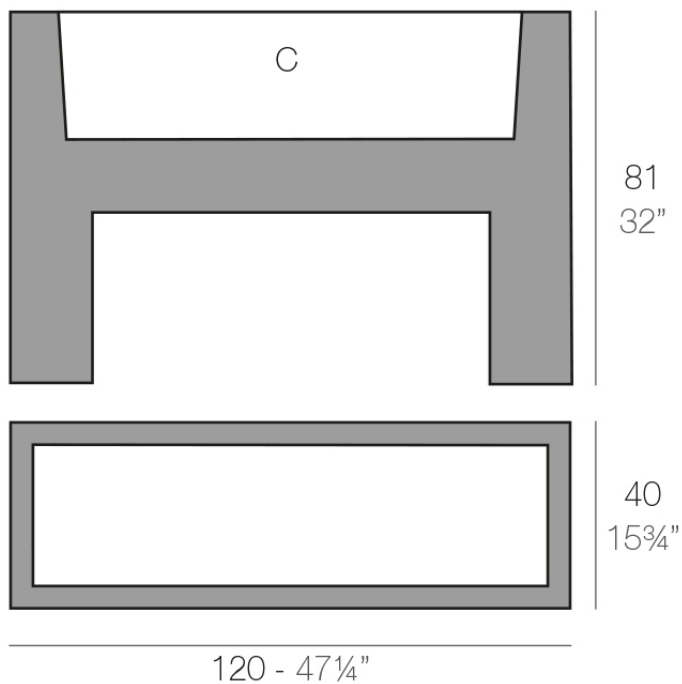

Info

Description

Pot made of polyethylene resin by rotational moulding. 100% Recyclable. Item suitable for indoor and outdoor use. Available in different finishes.

Weight: 15 Kg

MURO 120 x 40 x 81 cm C = 90 L 31 x 31 cm
MURO 47 1/4" x 15 3/4" x 32" C = 24 gal 24" x 12 1/4"