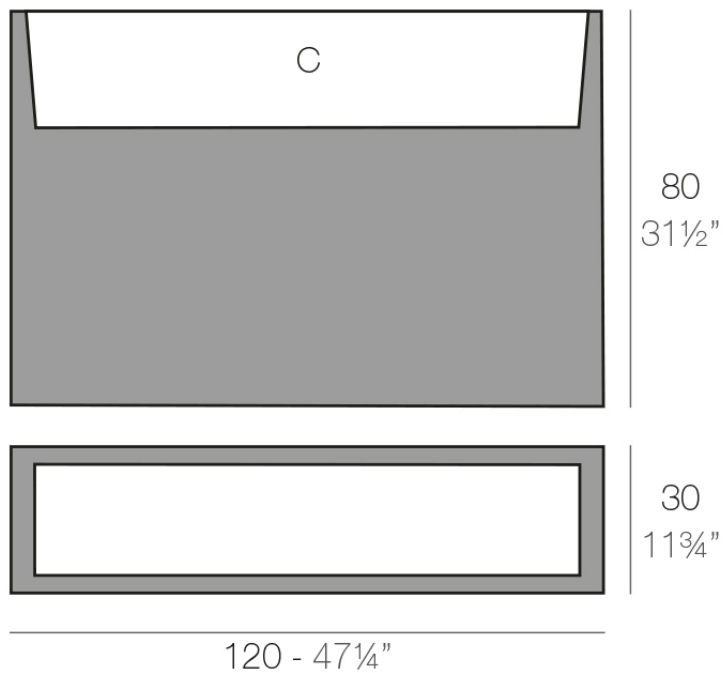

Info

Description

Pot made of polyethylene resin by rotational moulding. 100% Recyclable. Item suitable for indoor and outdoor use. Available in different finishes.

Weight: 18 Kg

WALL 120 cm C = 60 L 14 x 24 cm
WALL 47 1/4" C = 23 1/2 gal 1 1/2"