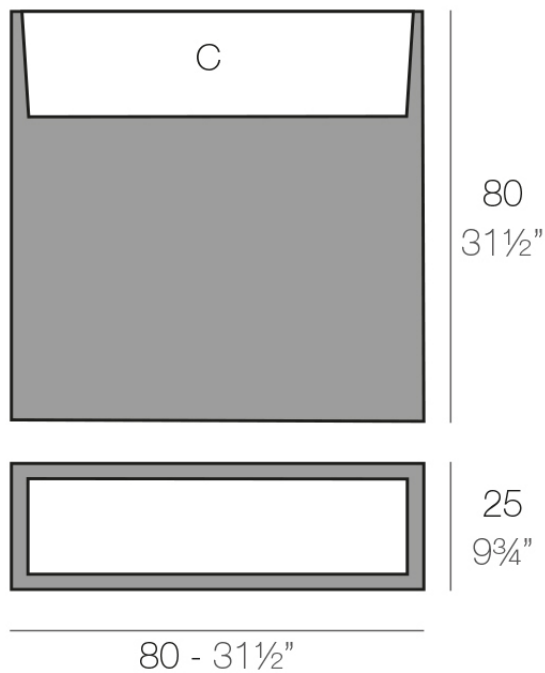

Info

Description

Pot made of polyethylene resin by rotational moulding. 100% Recyclable. Item suitable for indoor and outdoor use. Available in different finishes.

Weight: 9 Kg

WALL 80 cm C = 30 L 75 x 20 cm
WALL 31 1/2" C = 11 3/4 gal x 7 3/4"