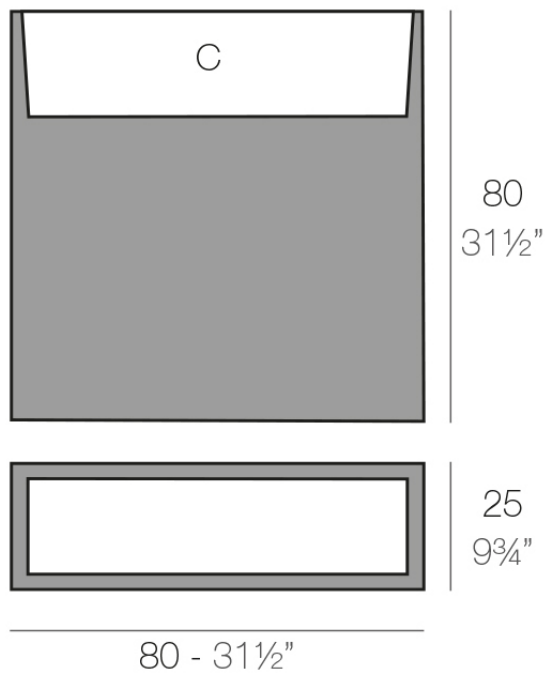

### Description

Pot made of polyethylene resin by rotational moulding. 100% Recyclable. Item suitable for indoor and outdoor use. Available in different finishes.

Weight: 9 Kg

WALL 80 cm    C = 30 L 75 x 20 cm  
WALL 31 1/2"    C = 11 3/4 gal 7 3/4"