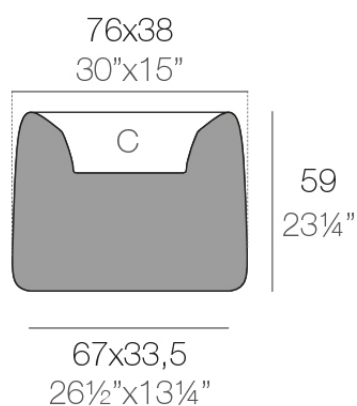

Info

Description

Weight: 8.65 Kg

ORGANIC jardinera 76 x 38 x 59 cm

C = 16 L

ORGANIC jardiniere 30 x 15" x 23 1/4"

C = 4 1/4 gal

Finishes