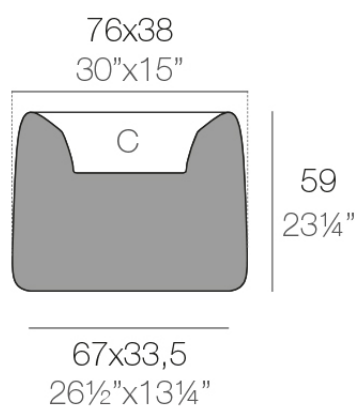

### Description

Weight: 8.65 Kg

ORGANIC jardinera 76 x 38 x 59 cm

ORGANIC jardiniere 30 x 15" x 23¼"

C = 16 L

C = 4¼ gal