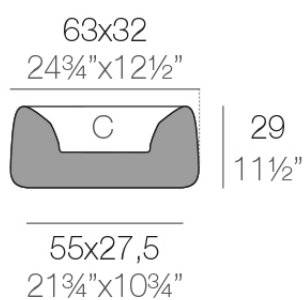

Info

Description

Weight: 3.9 Kg

ORGANIC jardinera 63 x 32 x 29 cm

C = 8 L

ORGANIC jardiniere 24¾" x 12½" x 11½"

C = 2 gal

Finishes