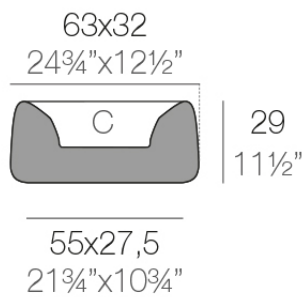

### Description

Weight: 3.9 Kg

ORGANIC jardinera 63 x 32 x 29 cm

C = 8 L

ORGANIC jardiniere 24¾" x 12½" x 11½"

C = 2 gal