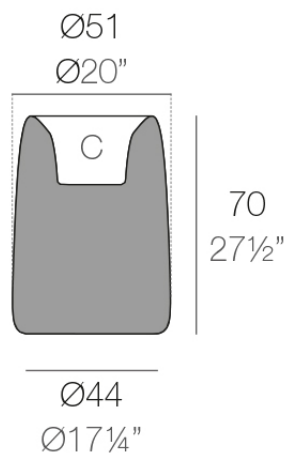

### Description

Weight: 6.3 Kg

ORGANIC redonda alta Ø51 cm  
ORGANIC round high Ø20"

C = 12 L  
C = 3¼ gal