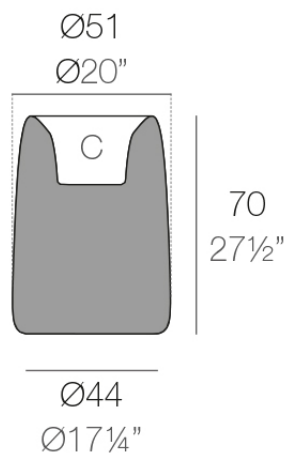

Info

Description

Weight: 6.3 Kg

ORGANIC redonda alta Ø51 cm
ORGANIC round high Ø20"

C = 12 L
C = 3¼ gal