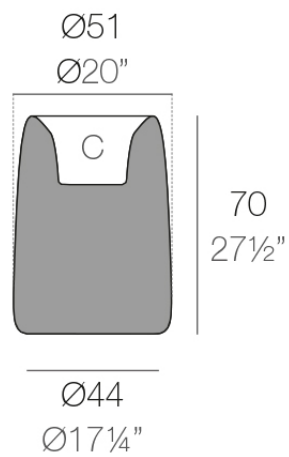

### Description

Weight: 6.3 Kg

ORGANIC redonda alta Ø51 cm  
ORGANIC round high Ø20"

C = 12 L  
C = 3¼ gal