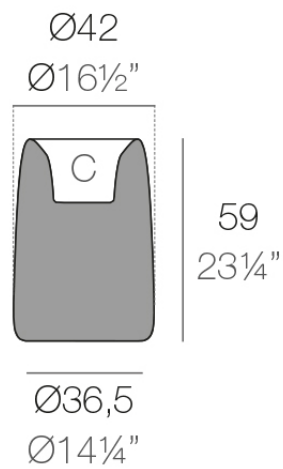

Info

Description

Weight: 4.4 Kg

ORGANIC redonda alta $\text{Ø}42$ cm
ORGANIC round high $\text{Ø}16\frac{1}{2}"$

C = 4 L
C = 1 gal

Finishes

finishes

BASIC