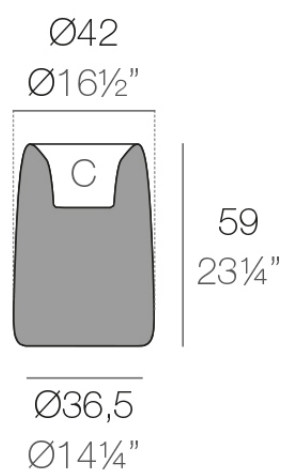

Info

Description

Weight: 4.4 Kg

ORGANIC redonda alta $\text{Ø}42$ cm

ORGANIC round high $\text{Ø}16\frac{1}{2}"$

C = 4 L

C = 1 gal

Finishes